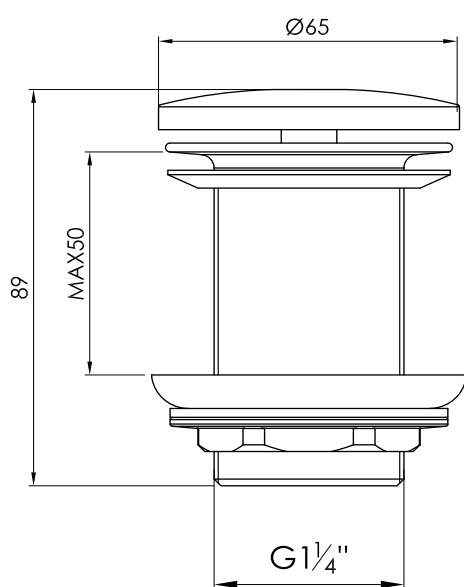

JEE-O basin plug specifications (not lockable)

Note:
UV radiation and extreme temperature can affect the color and structure of the JEE-O basin plug surface when finished in hammercoated or structured black.

Cleaning:

JEE-O protect

Connection:

G 1 1/4"

Dimension package:

L 10 x W 7 x H 7 cm

Total weight:

0.3 kg

Package weight:

0.02 kg

2 year warranty

Material:

Brass

HS code: 84818011900