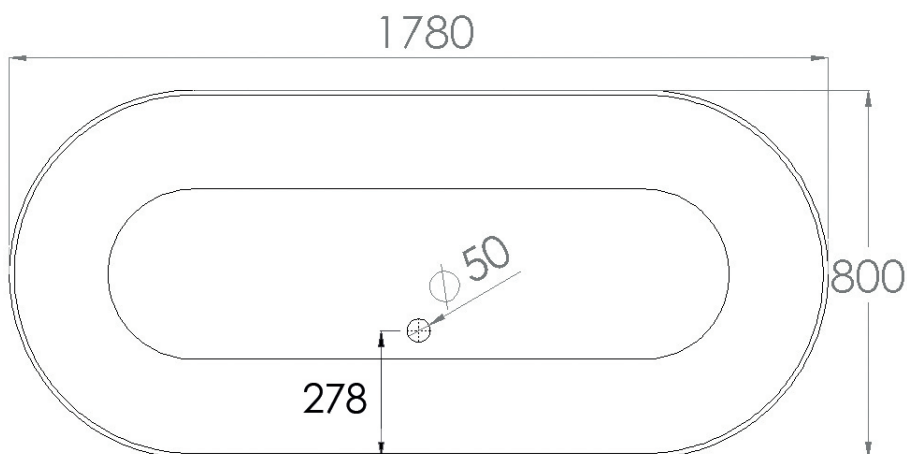

JEE-O flow bath specifications

Article code:

SBM069

● White DADOquartz

SBM069 - black RAL 9005

● Spray painted matt outside

Material:
Coating:

DADOquartz - Scratch & abrasion resistant
Spray painted matt outside

Waste diameter:

50mm

Dimensions:
Bathtub rim:
Net weight:
Water capacity:

L 178 x W 80 x H 55 cm
1cm
102kg
277L

Note: cast products are subject to size variation of +/- 5 %

Dimension package:
Package weight:

L 183 x W 85 x H 70 cm
48kg

UV stability:

6 / BSEN438

25 year warranty

HS code:
European Standard:

68109900
NEN-EN 14516-2015