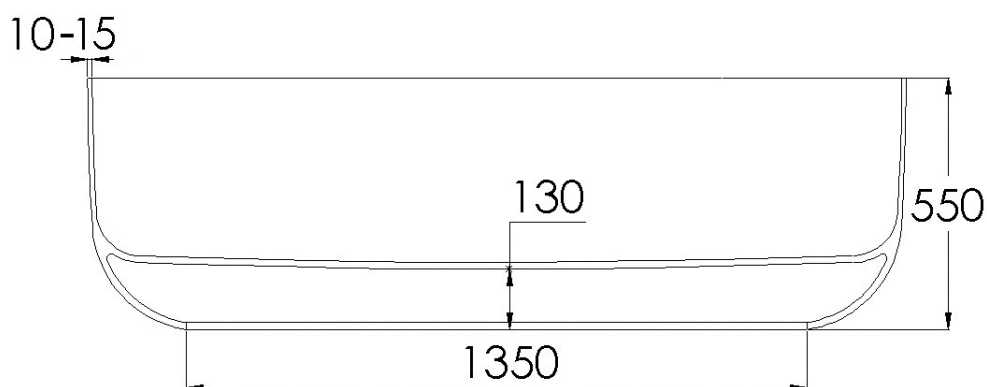

JEE-O flow bath specifications

Article code:

SBM069

● White DADOquartz

SBM069 - black RAL 9005

● Spray painted matt outside

Material:
Coating:

DADOquartz - Scratch & abrasion resistant
Spray painted matt outside

Waste diameter:

50mm

Dimensions:
Bathtub rim:
Net weight:
Water capacity:

L 178 x W 80 x H 55 cm
1cm
102kg
277L

Note: cast products are subject to size variation of +/- 5 %

Dimension package:
Package weight:

L 183 x W 85 x H 70 cm
48kg

UV stability:

6 / BSEN438

25 year warranty

HS code:
European Standard:

68109900
NEN-EN 14516-2015