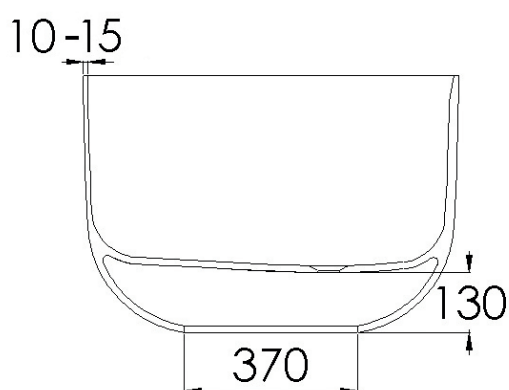

JEE-O flow bath specifications

Article code:

SBM069

● White DADOquartz

SBM069 - black RAL 9005

● Spray painted matt outside

Material:
Coating:

DADOquartz - Scratch & abrasion resistant
Spray painted matt outside

Waste diameter:

50mm

Dimensions:
Bathtub rim:
Net weight:
Water capacity:

L 178 x W 80 x H 55 cm
1cm
102kg
277L

Note: cast products are subject to size variation of +/- 5 %

Dimension package:
Package weight:

L 183 x W 85 x H 70 cm
48kg

UV stability:

6 / BSEN438

25 year warranty

HS code:
European Standard:

68109900
NEN-EN 14516-2015