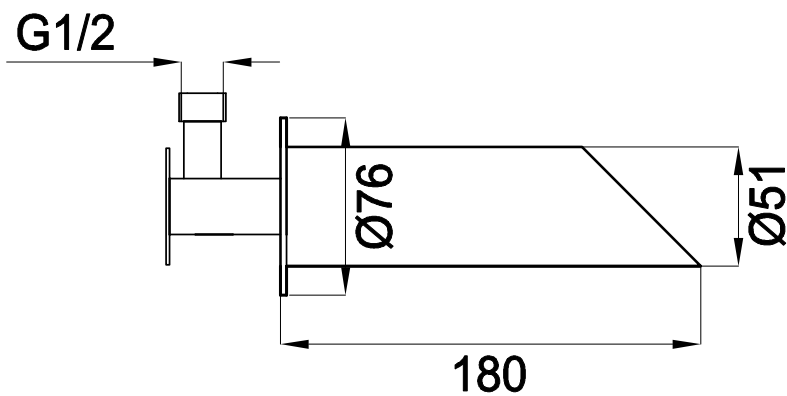

JEE-O pure spout specifications

by Lammerit Moerman

Article code:

300-3900

● brushed stainless steel

Material:

Stainless Steel r304

Cleaning:

JEE-O protect

Connection:

Thread:

G ½" (ø15mm / 0.6")
British Standard Pipe (BSP)

Dimension package:

Total weight:

Package weight:

L 27 x W 19 x H 14 cm

1.3 kg

0.4 kg

2 year warranty

HS code: 84818011900