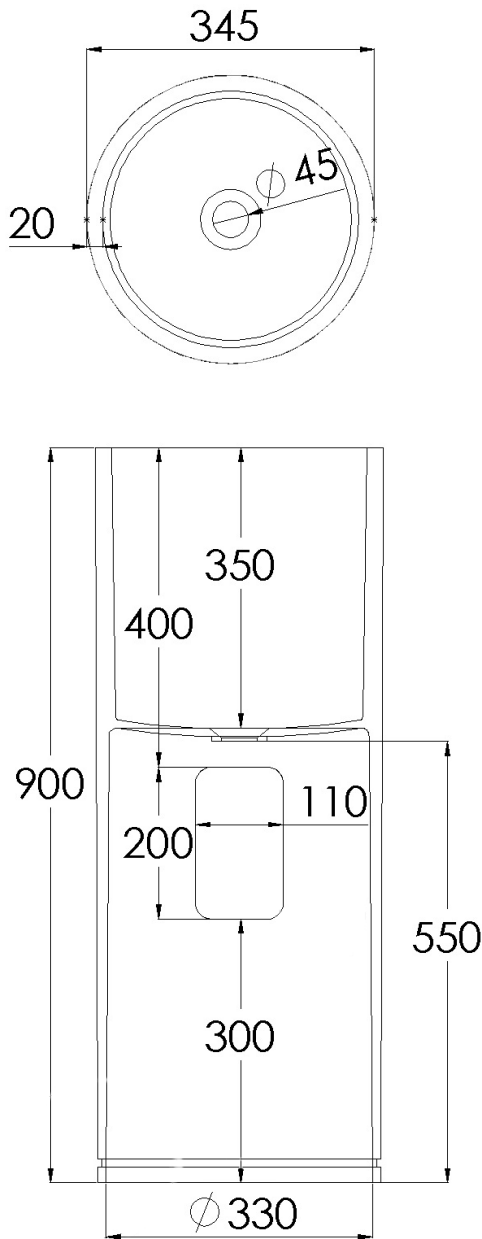

# JEE-O soho basin high specifications

Article code:

**SWMBAS69**

● White DADOquartz

**SWMBAS69 - black** RAL 9005

● Spray painted matt outside

Material:  
Coating:

DADOquartz - Scratch & abrasion resistant  
Spray painted matt outside

Waste diameter:

45mm

Dimensions:

Basin rim: 2 cm  
Net weight: 40kg

Note: cast products are subject to size variation of +/-5 %

Dimension package:  
Package weight:

L 40 x W 40 x H 100 cm  
5kg

UV stability: