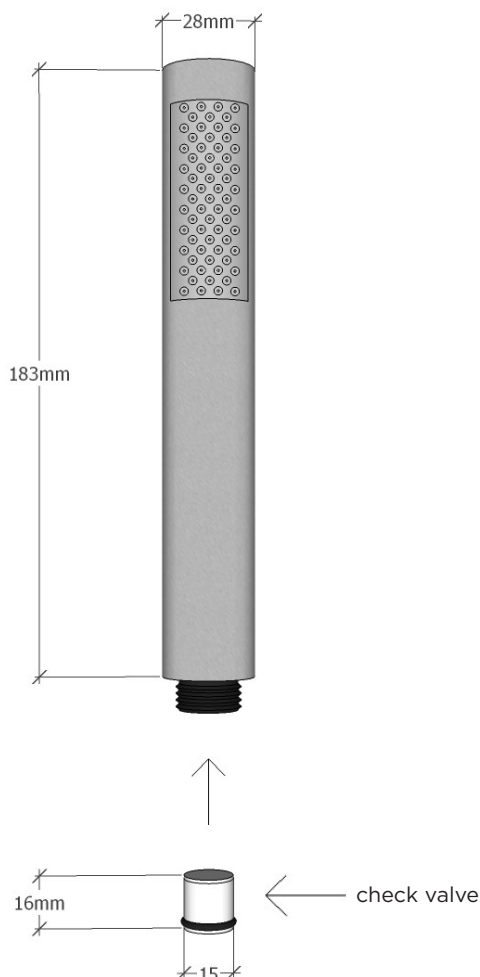

JEE-O hand shower specifications

Note:
UV radiation and extreme temperature
can affect the color and structure of the
surface of the hammercoated version.

Article code:

001-0040

● Brushed stainless steel

001-0041

● Polished stainless steel

001-0042

● Hammercoated black matt

Material:

Stainless Steel r304

Cleaning:

JEE-O protect

Thread:

British Standard Pipe (BSP)

Dimension package:

L 23,3 x W 3,8 x H 3,8 cm

Total weight:

0.216 kg

Package weight:

0.02 kg

2 year warranty