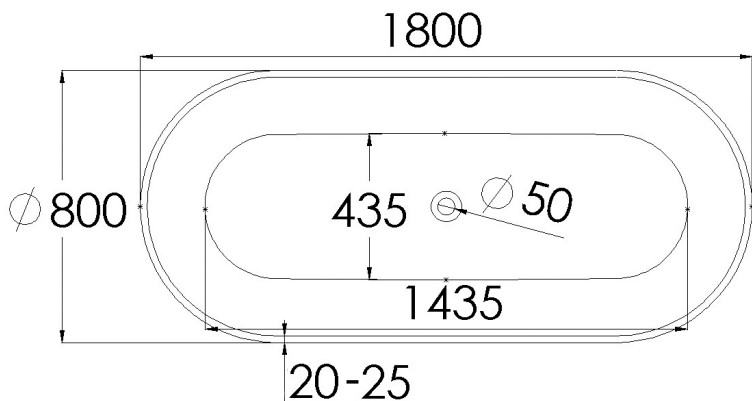

JEE-O soho bath specifications

Article code:

SBM068

● White DADOquartz

SBM068 - black RAL 9005

● Spray painted matt outside

SBM068 - green RAL 6003

● Spray painted matt outside

Dimensions:

L 180 x W 80 x H 55 cm

Bathtub rim:

2 cm

Net weight:

120kg

Water capacity:

260L

Note: cast products are subject to size variation of +/- 5 %

Dimension package:

L 185 x W 85 x H 65 cm

Package weight:

50kg

UV stability:

6 / BSEN438

25 year warranty