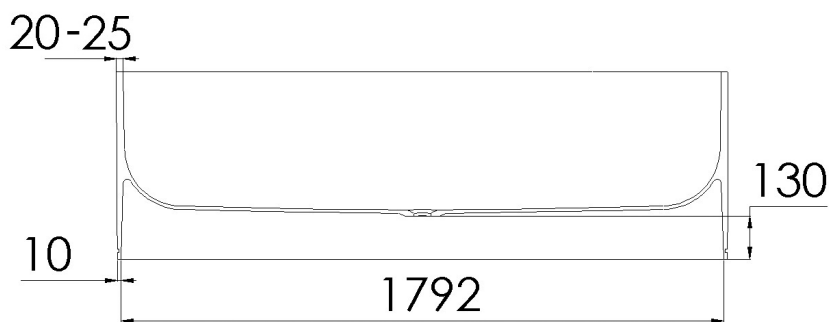

JEE-O soho bath specifications

Article code:

SBM068

● White DADOquartz

SBM068 - black RAL 9005

● Spray painted matt outside

SBM068 - green RAL 6003

● Spray painted matt outside

Dimensions:

L 180 x W 80 x H 55 cm

Bathtub rim:

2 cm

Net weight:

120kg

Water capacity:

260L

Note: cast products are subject to size variation of +/- 5 %

Dimension package:

L 185 x W 85 x H 65 cm

Package weight:

50kg

UV stability:

6 / BSEN438

25 year warranty