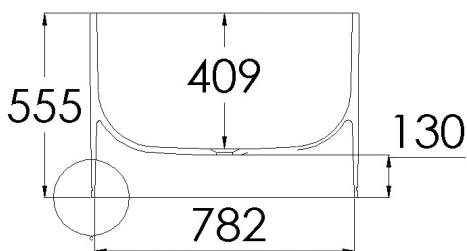

JEE-O soho bath specifications

Article code:

SBM068

● White DADOquartz

SBM068 - black RAL 9005

● Spray painted matt outside

SBM068 - green RAL 6003

● Spray painted matt outside

SBM068 - grey RAL 7040

● Spray painted matt outside

Material:

DADOquartz - Scratch & abrasion resistant

Coating:

Spray painted matt outside

Waste diameter:

50mm

Dimensions:

L 180 x W 80 x H 55 cm

Bathtub rim:

2 cm

Net weight:

120kg

Water capacity:

260L

Note: cast products are subject to size variation of +/- 5 %

Dimension package:

L 185 x W 85 x H 65 cm

Package weight:

50kg

UV stability:

6 / BSEN438

25 year warranty

HS code:

69109000

European Standard:

NEN-EN 14516-2015