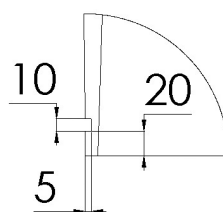

Article code:

SBM068

● White DADOquartz

SBM068 - black RAL 9005

● Spray painted matt outside

SBM068 - green RAL 6003

● Spray painted matt outside

SBM068 - grey RAL 7040

● Spray painted matt outside

Material:

DADOquartz - Scratch & abrasion resistant

Coating:

Spray painted matt outside

Waste diameter:

50mm

Dimensions:

L 180 x W 80 x H 55 cm

Bathtub rim:

2 cm

Net weight:

120kg

Water capacity:

260L

Note: cast products are subject to size variation of +/- 5 %

Dimension package:

L 185 x W 85 x H 65 cm

Package weight:

50kg

UV stability:

6 / BSEN438

25 year warranty

HS code:

69109000

European Standard:

NEN-EN 14516-2015