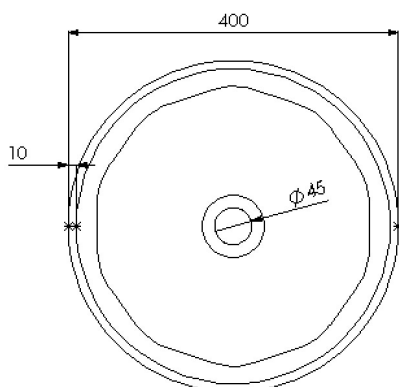

JEE-O bloom basin high specifications

Article code:

SWMBAS83

White DADOquartz

Material:

DADOquartz - Scratch & abrasion resistant

Waste diameter:

45mm

Dimensions:

L 40 x W 40 x H 92 cm

Basin rim:

1 cm

Net weight:

27kg

Note: cast products are subject to size variation of +/-5 %

Dimension package:

Available soon

Package weight:

1kg

UV stability:

6 / BSEN438

25 year warranty

HS code:

69109000