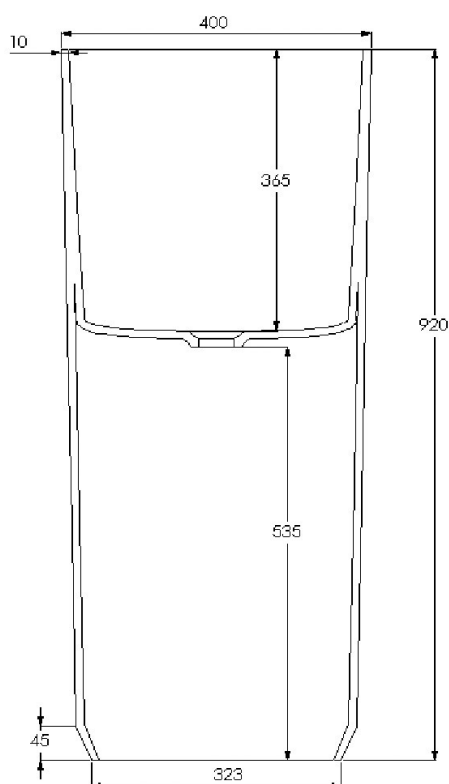

JEE-O bloom basin high specifications

Article code:

SWMBAS83

White DADOquartz

Material:

DADOquartz - Scratch & abrasion resistant

Waste diameter:

45mm

Dimensions:

L 40 x W 40 x H 92 cm

Basin rim:

1 cm

Net weight:

27kg

Note: cast products are subject to size variation of +/-5 %

Dimension package: