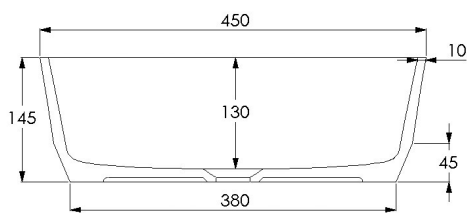

JEE-O bloom basin low specifications

Article code: **SWMBAS80**
White DADOquartz

Material: DADOquartz - Scratch & abrasion resistant

Waste diameter: 45mm

Dimensions: L 45 x W 45 x H 14,5 cm
Basin rim: 1 cm
Net weight: Available soon

Note: cast products are subject to size variation of +/-5 %

Dimension package: L 50 x W 50 x H 18 mm
Package weight: Available soon

UV stability: 6 / BSEN438

25 year warranty

HS code: 69109000
European Standard: NEN-EN 14516-2015