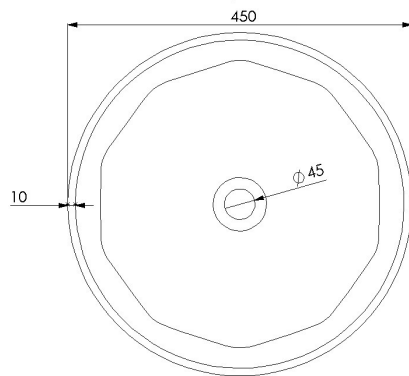

JEE-O bloom basin low specifications

Article code: **SWMBAS80**
White DADOquartz

Material: DADOquartz - Scratch & abrasion resistant

Waste diameter: 45mm

Dimensions: L 45 x W 45 x H 14,5 cm
Basin rim: 1 cm
Net weight: Available soon

Note: cast products are subject to size variation of +/-5 %

Dimension package: L 50 x W 50 x H 18 mm
Package weight: Available soon

UV stability: 6 / BSEN438

25 year warranty

HS code: 69109000
European Standard: NEN-EN 14516-2015