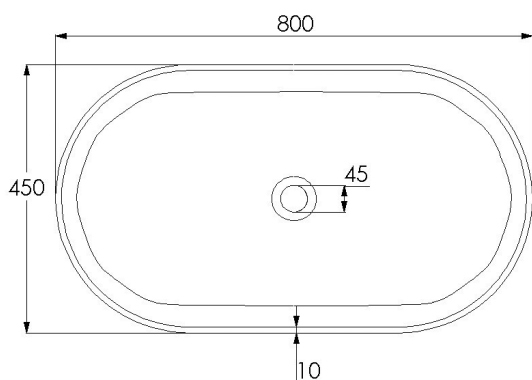

# JEE-O bloom basin oval specifications

Article code:

**SWMBAS84**

White DADOquartz

Material:

DADOquartz - Scratch & abrasion resistant

Waste diameter:

45mm

Dimensions:

L 80 x W 45 x H 14,5 cm

Basin rim:

1 cm

Net weight:

Available soon

Note: cast products are subject to size variation of +/-5 %

Dimension package:

L 105 x W 58 x H 18 mm

Package weight:

Available soon

UV stability:

6 / BSEN438

25 year warranty

HS code:

69109000