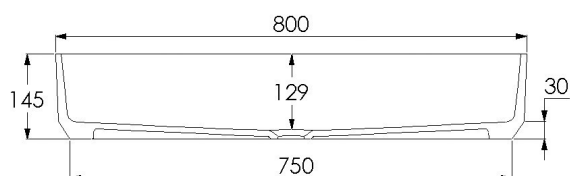

# JEE-O bloom basin oval specifications

Article code:

**SWMBAS84**

White DADOquartz

Material:

DADOquartz - Scratch & abrasion resistant

Waste diameter:

45mm

Dimensions:

L 80 x W 45 x H 14,5 cm

Basin rim:

1 cm

Net weight:

Available soon

Note: cast products are subject to size variation of +/-5 %

Dimension package:

L 105 x W 58 x H 18 mm

Package weight:

Available soon

UV stability:

6 / BSEN438

25 year warranty

HS code:

69109000