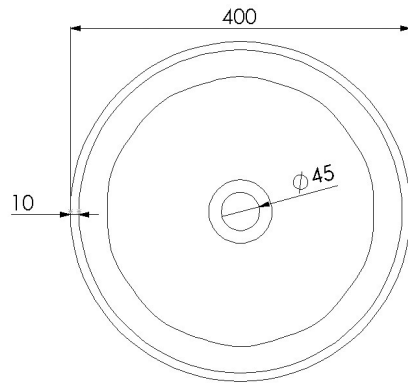

# JEE-O bloom basin specifications

Article code: **SWMBAS82**  
White DADOquartz

Material: DADOquartz - Scratch & abrasion resistant

Waste diameter: 45mm

Dimensions: L 40 x W 40 x H 45 cm  
Basin rim: 1 cm  
Net weight: Available soon

Note: cast products are subject to size variation of +/-5 %

Dimension package: Available soon  
Package weight: Available soon

UV stability: 6 / BSEN438

25 year warranty

HS code: 69109000  
European Standard: NEN-EN 14516-2015