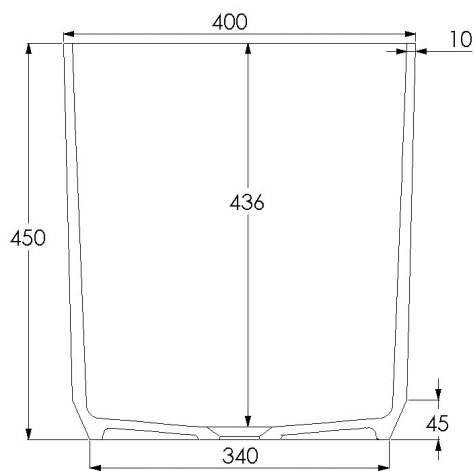

# JEE-O bloom basin specifications

Article code: **SWMBAS82**  
White DADOquartz

Material: DADOquartz - Scratch & abrasion resistant

Waste diameter: 45mm

Dimensions: L 40 x W 40 x H 45 cm  
Basin rim: 1 cm  
Net weight: Available soon

Note: cast products are subject to size variation of +/-5 %

Dimension package: Available soon  
Package weight: Available soon

UV stability: 6 / BSEN438

25 year warranty

HS code: 69109000  
European Standard: NEN-EN 14516-2015