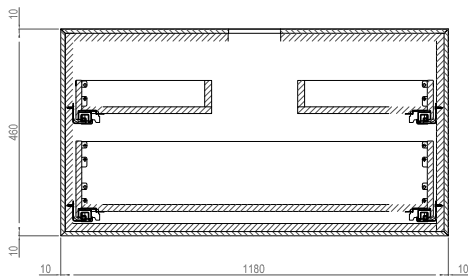

# JEE-O bloom cabinet large specifications

Article code:

**603-0126**

● Ash wood veneer - antracite

Material:

Body: Wood veneered particle-board

Handle: Stainless Steel r304

Coating:

Handle: Physical Vapor Deposition

Cleaning:

Handle: Cleaning vinegar or alcohol  
Body: Soapwater

Dimensions:

W 120 x D 55 x H 48 cm

Dimension package:

Available soon

Total weight: