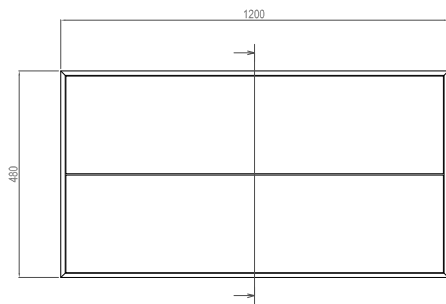

# JEE-O bloom cabinet large specifications

Article code:

**603-0126**

● Ash wood veneer - antracite

Material:

Body: Wood veneered particle-board

Handle: Stainless Steel r304

Coating:

Handle: Physical Vapor Deposition

Cleaning:

Handle: Cleaning vinegar or alcohol  
Body: Soapwater

Dimensions:

W 120 x D 55 x H 48 cm

Dimension package:

Available soon

Total weight: