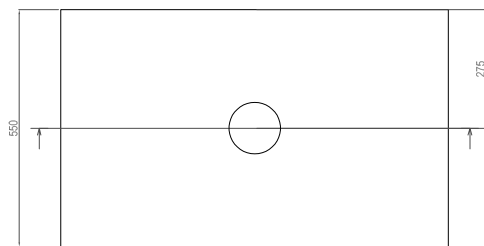

# JEE-O bloom cabinet large specifications

Article code:

**603-0126**

● Ash wood veneer - antracite

Material:

Body: Wood veneered particle-board

Handle: Stainless Steel r304

Coating:

Handle: Physical Vapor Deposition

Cleaning:

Handle: Cleaning vinegar or alcohol  
Body: Soapwater

Dimensions:

W 120 x D 55 x H 48 cm

Dimension package:

Available soon

Total weight: