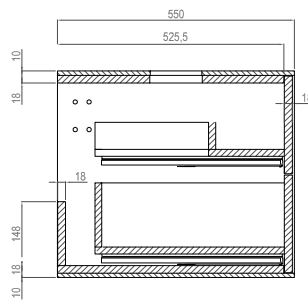

# JEE-O bloom cabinet large specifications

Article code:

**603-0126**

● Ash wood veneer - antracite

Material:

Body: Wood veneered particle-board

Handle: Stainless Steel r304

Coating:

Handle: Physical Vapor Deposition

Cleaning:

Handle: Cleaning vinegar or alcohol  
Body: Soapwater

Dimensions:

W 120 x D 55 x H 48 cm

Dimension package:

Available soon

Total weight: