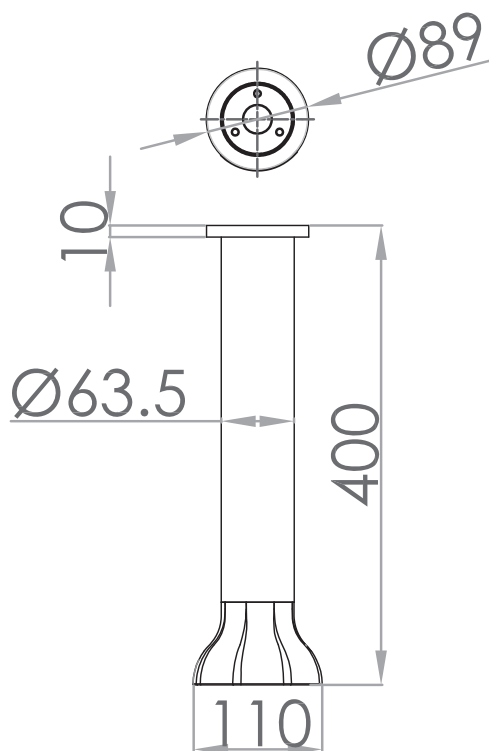

# JEE-O bloom ceiling shower specifications

Article code:

**600-6806**

● PVD coating gun metal

Material:  
Coating:

Stainless Steel r304  
Physical Vapor Deposition

Cleaning:

Cleaning vinegar or alcohol

Connection:

G 1/2" (ø15mm / 0.6")  
nylon<sup>(out)</sup>/epdm<sup>(in)</sup> flexhose  
with brass swivel  
British Standard Pipe (BSP)

Thread:

Dimension package:  
Total weight:  
Package weight:

Available soon  
Available soon  
Available soon