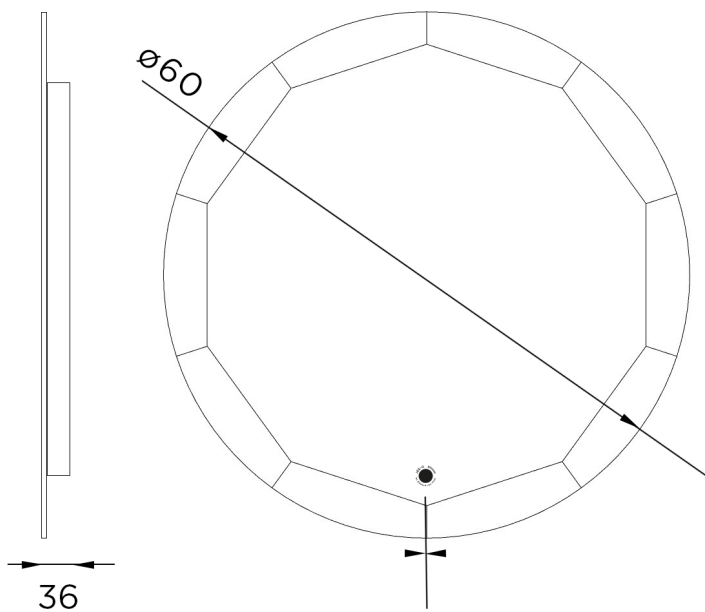

# JEE-O bloom mirror 60 specifications

Article code:

**601-0117**

Material:

European mirror glass (6mm) and aluminum frame

Cleaning:

soapwater

Dimension package: