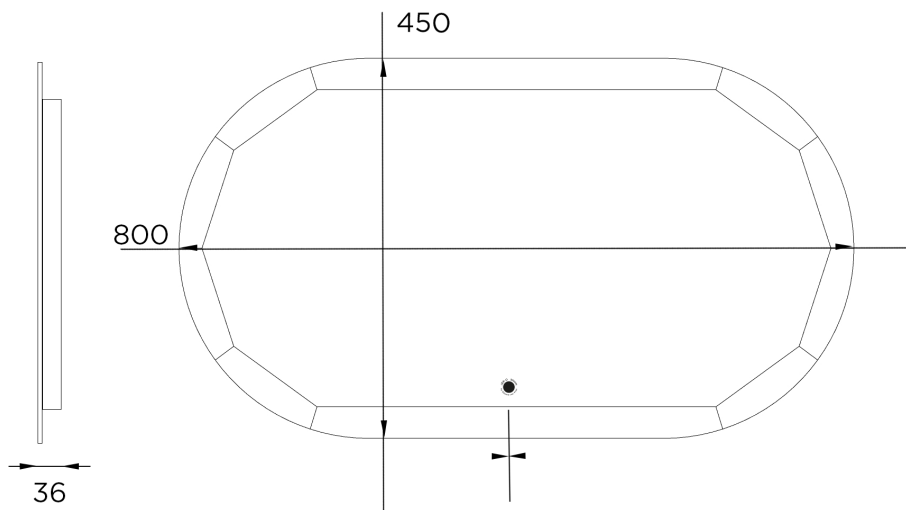

# JEE-O bloom mirror 80 specifications

Article code:

**601-0217**

Material:

European mirror glass (6mm) and aluminum frame

Cleaning:

soapwater

Dimension package: