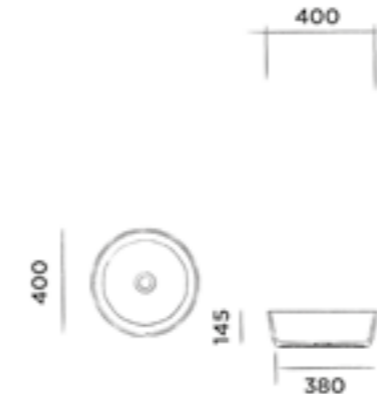

JEE-O bloom basin low

Top mounted basin made of DADOquartz
- opbouwastafel van DADOquartz
- vasque à poser DADOquartz
- DADOquartz Aufsatzwaschtisch

Order code:
Bestelcode - Code de commande - Bestellnummer

SWMBAS80 € 900,-
● White DADOquartz