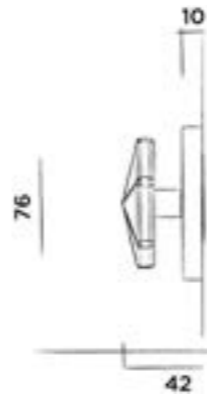

JEE-O bloom diverter

Wall mounted bath/shower diverter with concealed body
- wand bad/douche omsteller met inbouwdeel
- mitigeur encastré
- Umsteller - Einbauarmatur

Order code:
Bestelcode - Code de commande - Bestellnummer

600-2206 € 425,-
● PVD coated gun metal stainless steel
● Gun metal PVD coated RVS - Acier inoxydable gun metal PVD coated
● Edelstahl PVD coated gun metal

JEE-O bloom basin / kitchen mixer

Top mounted basin mixer
- opbouw wastafelkraan
- robinet avec mélangeur
- Waschtisch-Einhebelmischarmatur Standmodell

Order code:
Bestelcode - Code de commande - Bestellnummer

600-1756 € 1.110,-
● PVD coated gun metal stainless steel
● Gun metal PVD coated RVS - Acier inoxydable gun metal PVD coated
● Edelstahl PVD coated gun metal