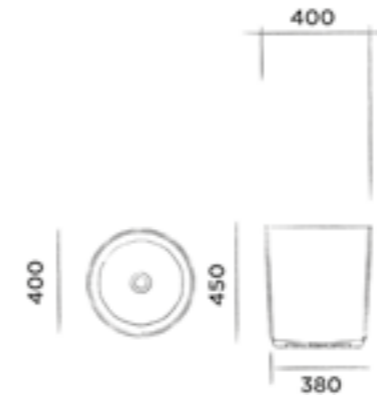

JEE-O bloom basin

Top mounted basin made of DADOquartz
- opbouwastafel van DADOquartz
- vasque à poser DADOquartz
- DADOquartz Aufsatzwaschtisch

Order code:
Bestelcode - Code de commande - Bestellnummer

SWMBAS82 € 1.025,-
● White DADOquartz