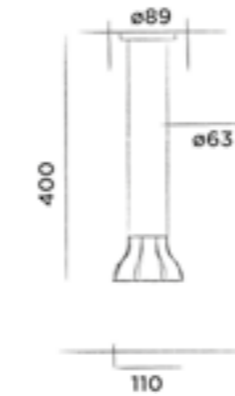

## JEE-O bloom ceiling shower

Ceiling mounted shower  
- plafond douchekep  
- uniq. fixation au plafond  
- Deckenbrause

Order code:  
Bestelcode - Code de commande - Bestellnummer

**600-6806** € 750,-  
● PVD coated gun metal stainless steel  
● Gun metal PVD coated RVS - Acier inoxydable gun metal PVD coated  
● Edeltahl PVD coated gun metal