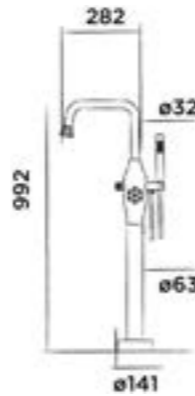

JEE-O bloom diverter

Wall mounted bath/shower diverter with concealed body
- wand bad/douche omsteller met inbouwdeel
- mitigeur encastré
- Umsteller - Einbauarmatur

Order code:
Bestelcode - Code de commande - Bestellnummer

600-2206 € 425,-
● PVD coated gun metal stainless steel
● Gun metal PVD coated RVS - Acier inoxydable gun metal PVD coated
● Edelstahl PVD coated gun metal

JEE-O bloom basin / kitchen mixer

Top mounted basin mixer
- opbouw wastafelkraan
- robinet avec mélangeur
- Waschtisch-Einhebelmischarmatur Standmodell

Order code:
Bestelcode - Code de commande - Bestellnummer

600-1756 € 1.110,-
● PVD coated gun metal stainless steel
● Gun metal PVD coated RVS - Acier inoxydable gun metal PVD coated
● Edelstahl PVD coated gun metal