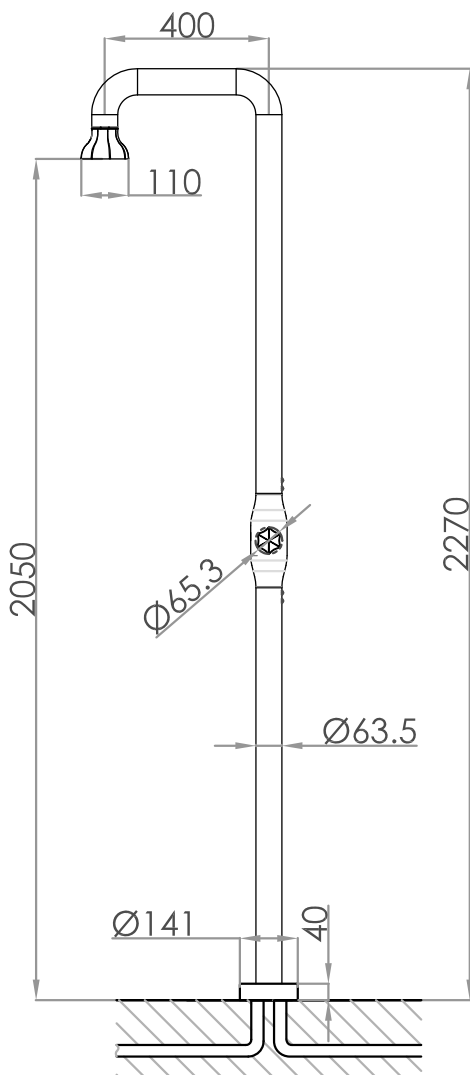

# JEE-O bloom shower 01 specifications

Article code: **600-6216**  
 ● PVD coating gun metal  
 Material: Stainless Steel r304  
 Coating: Physical Vapor Deposition  
 Cartridges: Available soon  
 Cleaning: Cleaning vinegar or alcohol  
 Flow at water of 38°C / 100,4°F: Available soon

Connection: 2 x G 1/2" (Ø15mm / 0.6")  
 nylon<sup>(out)</sup>/epdm<sup>(in)</sup> flexhose  
 with brass swivel  
 British Standard Pipe (BSP)  
 Thread:  
 Dimension package: Available soon  
 Total weight: Available soon  
 Package weight: Available soon  
 Placing on a water-tight floor  
 2 year warranty