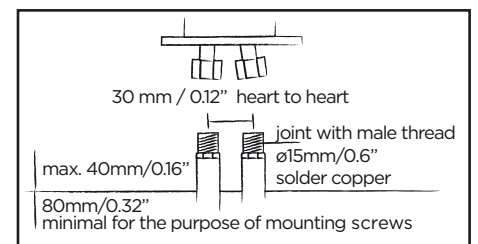

# JEE-O bloom shower 01 specifications

Article code: **600-6216**  
 ● PVD coating gun metal  
 Material: Stainless Steel r304  
 Coating: Physical Vapor Deposition  
 Cartridges: Available soon  
 Cleaning: Cleaning vinegar or alcohol  
 Flow at water of 38°C / 100,4°F: Available soon

Connection: 2 x G 1/2" (Ø15mm / 0.6")  
 nylon<sup>(out)</sup>/epdm<sup>(in)</sup> flexhose  
 with brass swivel  
 British Standard Pipe (BSP)  
 Thread:  
 Dimension package: Available soon  
 Total weight: Available soon  
 Package weight: Available soon  
 Placing on a water-tight floor  
 2 year warranty