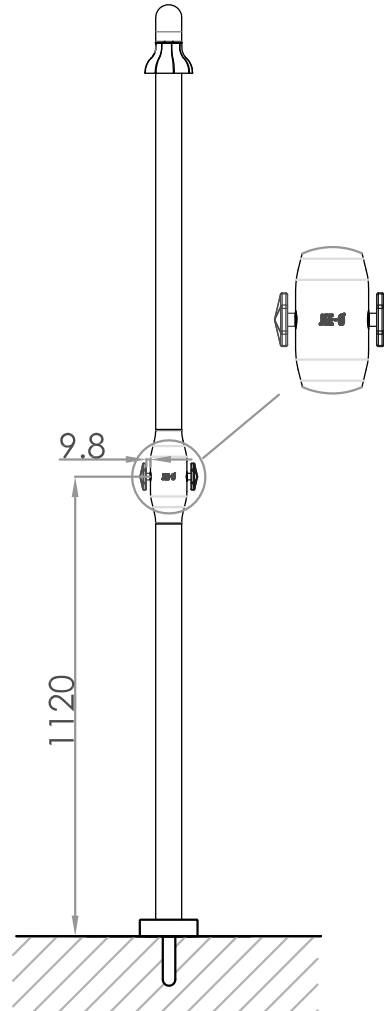

# JEE-O bloom shower 01 specifications

Article code: **600-6216**  
 ● PVD coating gun metal  
 Material: Stainless Steel r304  
 Coating: Physical Vapor Deposition  
 Cartridges: Available soon  
 Cleaning: Cleaning vinegar or alcohol  
 Flow at water of 38°C / 100,4°F: Available soon

Connection: 2 x G 1/2" (Ø15mm / 0.6")  
 nylon<sup>(out)</sup>/epdm<sup>(in)</sup> flexhose  
 with brass swivel  
 British Standard Pipe (BSP)  
 Thread:  
 Dimension package: Available soon  
 Total weight: Available soon  
 Package weight: Available soon  
 Placing on a water-tight floor  
 2 year warranty