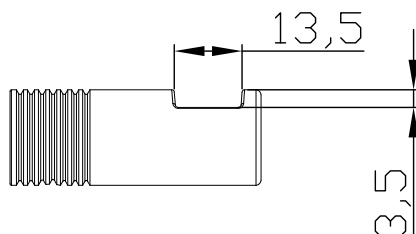

JEE-O soho robe hook specifications

Note:
UV radiation and extreme temperature
can affect the color and structure of the
JEE-O soho wall surface.

Article code:

701-0100

● Brushed stainless steel - **RAW**

Coating:

1.5 Electro powder spray

Cleaning:

soapwater or alcohol

Dimension package:

L6,5 x B5,5 x H3,5 cm

Total weight:

0.11 kg