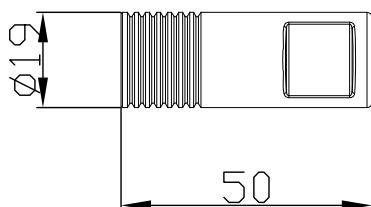

JEE-O soho robe hook specifications

Note:
UV radiation and extreme temperature
can affect the color and structure of the
JEE-O soho wall surface.

Article code:

701-0100

● Brushed stainless steel - **RAW**

Coating:

1.5 Electro powder spray

Cleaning:

soapwater or alcohol

Dimension package:

L6,5 x B5,5 x H3,5 cm

Total weight:

0.11 kg