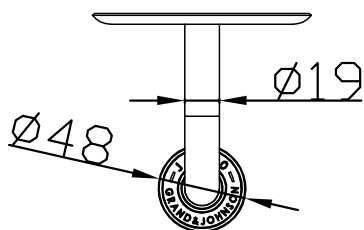

JEE-O soho soap dish specifications

Note:
UV radiation and extreme temperature
can affect the color and structure of the
JEE-O soho wall surface.

Article code:

701-0090 (RAW version)
● Brushed stainless steel - **RAW**

Cleaning:

soapwater or alcohol

Dimension package:

L13 x B13 x H9 cm

Total weight:

0.37 kg

Package weight:

0.05 kg