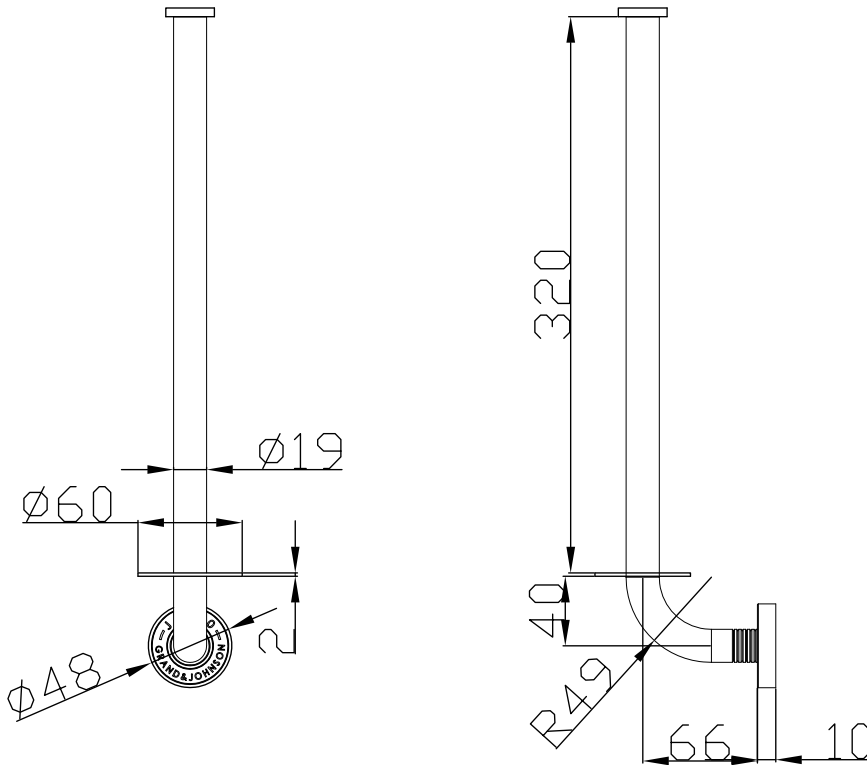

JEE-O soho spare roll holder specifications

Note:
UV radiation and extreme temperature
can affect the color and structure of the
JEE-O soho wall surface.

Article code:

701-0020

● Brushed stainless steel - **RAW**

Coating:

1.5 Electro powder spray

Cleaning:

soapwater or alcohol

Dimension package:

L42 x B14 x H9 cm

Total weight:

0,49 kg

Package weight:

0,11 kg

2 year warranty

HS code:

73249000