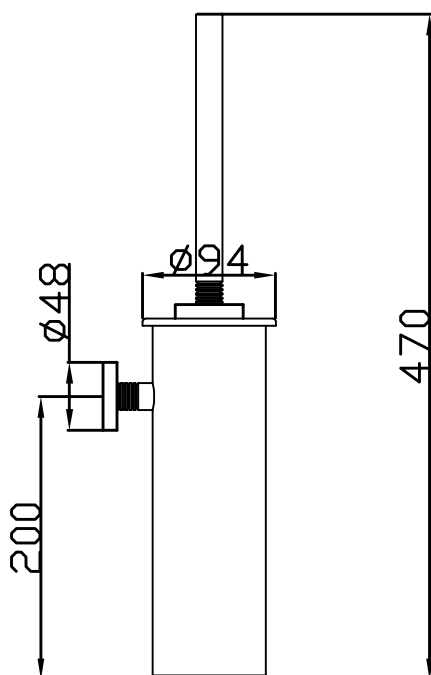

JEE-O soho toilet brush specifications

Note:
UV radiation and extreme temperature
can affect the color and structure of the
JEE-O soho wall surface.

Article code:

701-0030

● Brushed stainless steel - **RAW**

Coating:

1.5 Electro powder spray

Cleaning:

cleaning vinegar or alcohol

Dimension package:

L48,5 x B13 x H10 cm

Total weight:

1,36 kg

Package weight:

0,06 kg

2 year warranty

HS code:

73249000