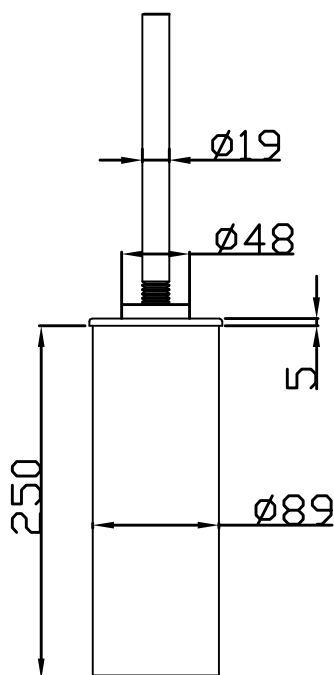

JEE-O soho toilet brush specifications

Note:
UV radiation and extreme temperature
can affect the color and structure of the
JEE-O soho wall surface.

Article code:

701-0030

● Brushed stainless steel - **RAW**

Coating:

1.5 Electro powder spray

Cleaning:

cleaning vinegar or alcohol

Dimension package:

L48,5 x B13 x H10 cm

Total weight:

1,36 kg

Package weight:

0,06 kg

2 year warranty

HS code:

73249000