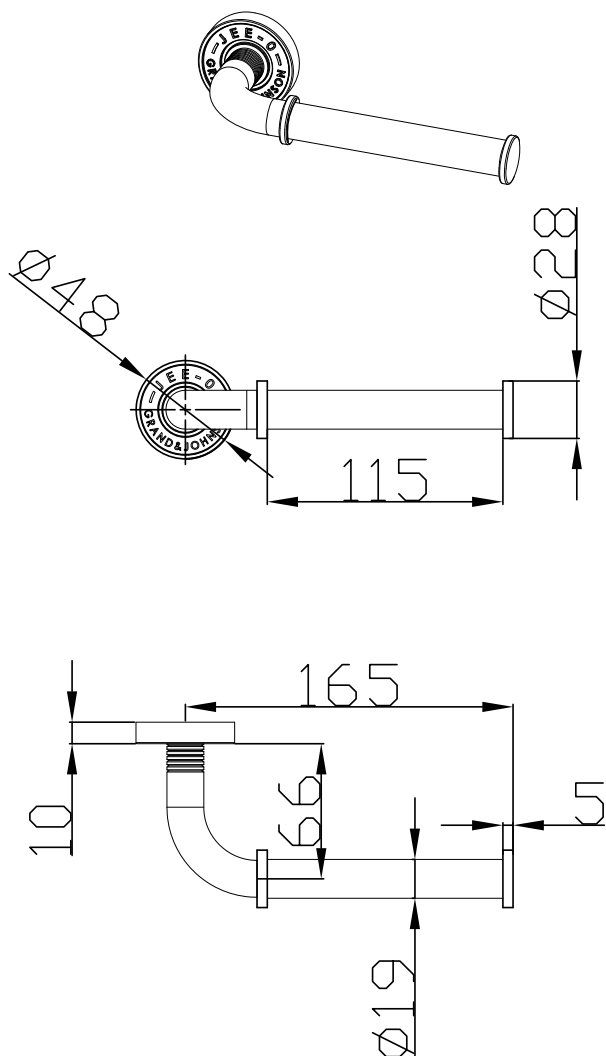

JEE-O soho toilet roll holder specifications

Note:
UV radiation and extreme temperature
can affect the color and structure of the
JEE-O soho wall surface.

Article code:

701-0010

● Brushed stainless steel - **RAW**

Coating:

1.5 Electro powder spray

Cleaning:

cleaning vinegar or alcohol

Dimension package:

L21 x B10 x H5,5 cm

Total weight:

0.31 kg

Package weight:

0.07 kg

2 year warranty

HS code:

73249000