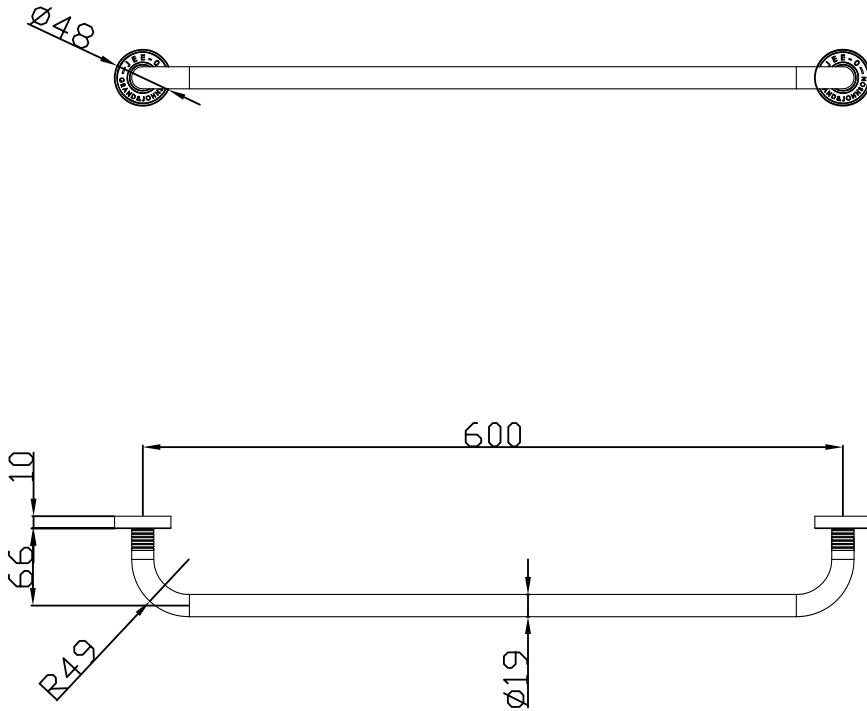

JEE-O soho towel holder specifications

Note:
UV radiation and extreme temperature
can affect the color and structure of the
JEE-O soho wall surface.

Article code:

701-0060
● Brushed stainless steel - **RAW**

cleaning vinegar or alcohol

Dimension package:

L68 x B9,5 x H6 cm

Total weight:

0,71 kg

Package weight:

0,14 kg

2 year warranty