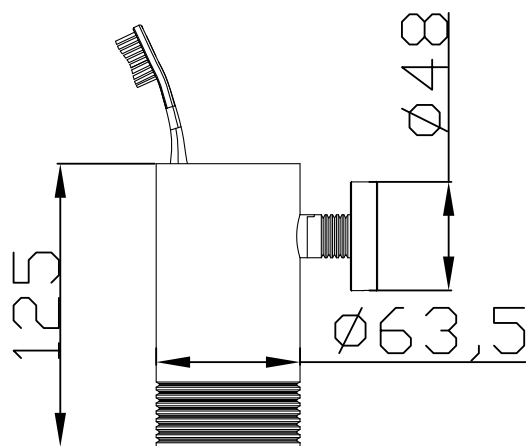

JEE-O soho wall cup specifications

Note:
UV radiation and extreme temperature
can affect the color and structure of the
JEE-O soho wall surface.

Article code:

701-0130

● Brushed stainless steel - **RAW**

701-0132

1.5 Electro powder spray

Cleaning:

cleaning vinigar or alcohol

Dimension package:

L 18 x W 7.5 x H 7.5 cm

Total weight:

0.494 kg

Package weight:

0.054 kg

2 year warranty

HS code:

73249000