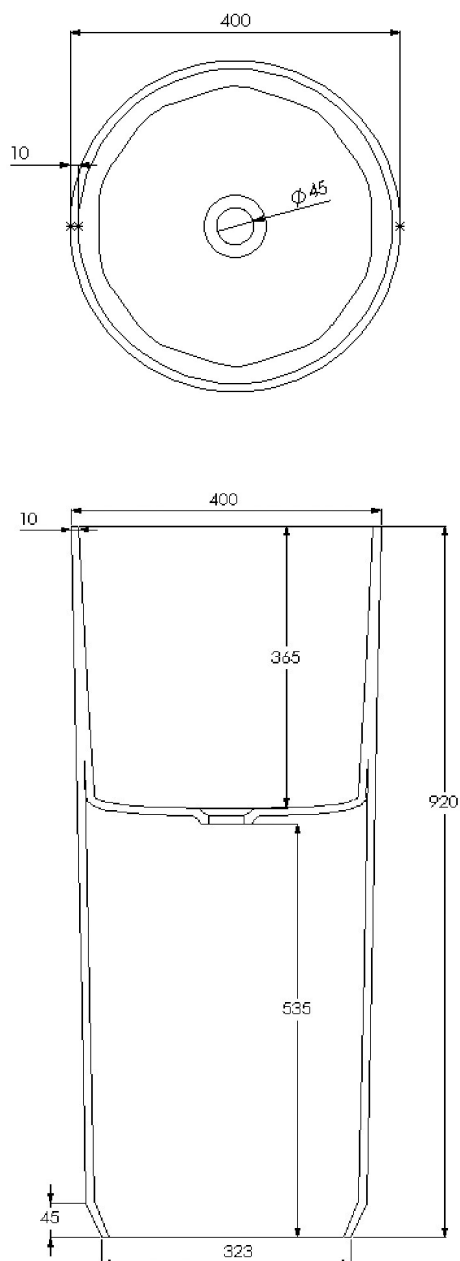

JEE-O bloom basin high specifications

Article code: **SWMBAS83**
White DADOquartz

Material: DADOquartz - Scratch & abrasion resistant

Waste diameter: 45 mm

Dimensions: L 40 x W 40 x H 92 cm
Basin rim: 1 cm
Net weight: 27 kg

Note: cast products are subject to size variation of +/-5 %

Dimension package: L 50 x W 50 x H 107 cm
Package weight: 1 kg

UV stability: 6 / BSEN438

25 year warranty

HS code: 68109900
European Standard: NEN-EN 14516-2015