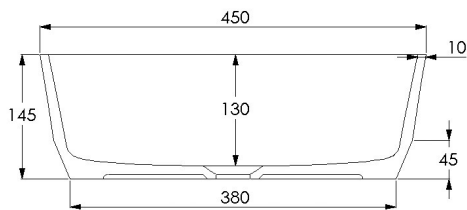

# JEE-O bloom basin low specifications

Article code: **SWMBAS80**  
White DADOquartz

Material: DADOquartz - Scratch & abrasion resistant

Waste diameter: 45 mm

Dimensions: L 45 x W 45 x H 14,5 cm  
Basin rim: 1 cm  
Net weight: 7.5 kg

Note: cast products are subject to size variation of +/-5 %

Dimension package: L 50 x W 50 x H 18 cm  
Package weight: 1 kg

UV stability: 6 / BSEN438

25 year warranty

HS code: 68109900  
European Standard: NEN-EN 14516-2015