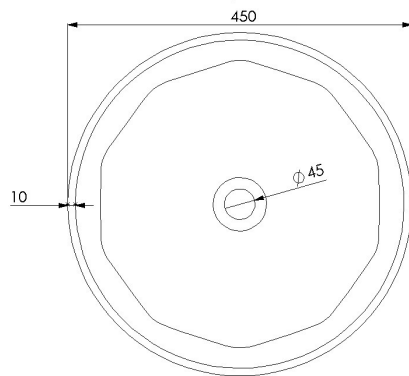

# JEE-O bloom basin low specifications

Article code: **SWMBAS80**  
White DADOquartz

Material: DADOquartz - Scratch & abrasion resistant

Waste diameter: 45 mm

Dimensions: L 45 x W 45 x H 14,5 cm  
Basin rim: 1 cm  
Net weight: 7.5 kg

Note: cast products are subject to size variation of +/-5 %

Dimension package: L 50 x W 50 x H 18 cm  
Package weight: 1 kg

UV stability: 6 / BSEN438

25 year warranty

HS code: 68109900  
European Standard: NEN-EN 14516-2015