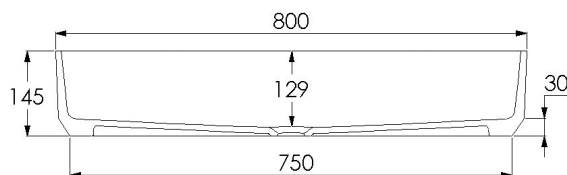

JEE-O bloom basin oval specifications

Article code: **SWMBAS84**
● White DADOquartz

Material: DADOquartz - Scratch & abrasion resistant

Waste diameter: 45 mm

Dimensions: L 80 x W 45 x H 14,5 cm
Basin rim: 1 cm
Net weight: 16 kg

Note: cast products are subject to size variation of +/-5 %

Dimension package: L 105 x W 58 x H 18 cm
Package weight: 1 kg

UV stability: 6 / BSEN438

25 year warranty

HS code: 68109900
European Standard: NEN-EN 14516-2015