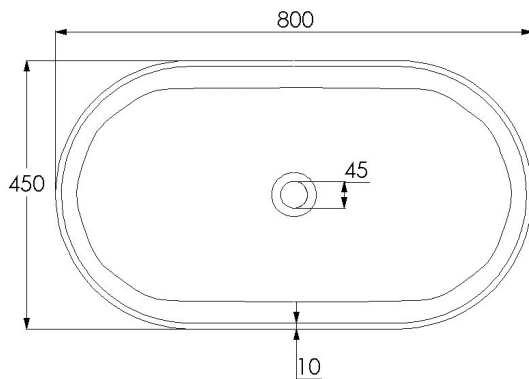

JEE-O bloom basin oval specifications

Article code: **SWMBAS84**
● White DADOquartz

Material: DADOquartz - Scratch & abrasion resistant

Waste diameter: 45 mm

Dimensions: L 80 x W 45 x H 14,5 cm
Basin rim: 1 cm
Net weight: 16 kg

Note: cast products are subject to size variation of +/-5 %

Dimension package: L 105 x W 58 x H 18 cm
Package weight: 1 kg

UV stability: 6 / BSEN438

25 year warranty

HS code: 68109900
European Standard: NEN-EN 14516-2015