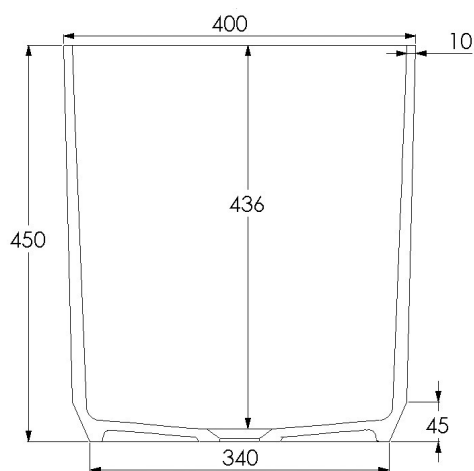

JEE-O bloom basin specifications

Article code: **SWMBAS82**
● White DADOquartz

Material: DADOquartz - Scratch & abrasion resistant

Waste diameter: 45 mm

Dimensions: L 40 x W 40 x H 45 cm
Basin rim: 1 cm
Net weight: 12 kg

Note: cast products are subject to size variation of +/-5 %

Dimension package: L 49 x W 49 x H 49 cm
Package weight: 3 kg

UV stability: 6 / BSEN438

25 year warranty

HS code: 68109900
European Standard: NEN-EN 14516-2015