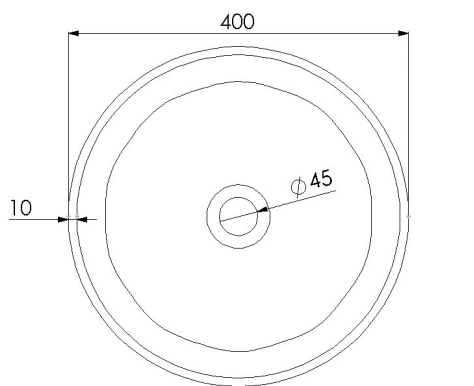

JEE-O bloom basin specifications

Article code: **SWMBAS82**
● White DADOquartz

Material: DADOquartz - Scratch & abrasion resistant

Waste diameter: 45 mm

Dimensions: L 40 x W 40 x H 45 cm
Basin rim: 1 cm
Net weight: 12 kg

Note: cast products are subject to size variation of +/-5 %

Dimension package: L 49 x W 49 x H 49 cm
Package weight: 3 kg

UV stability: 6 / BSEN438

25 year warranty

HS code: 68109900
European Standard: NEN-EN 14516-2015