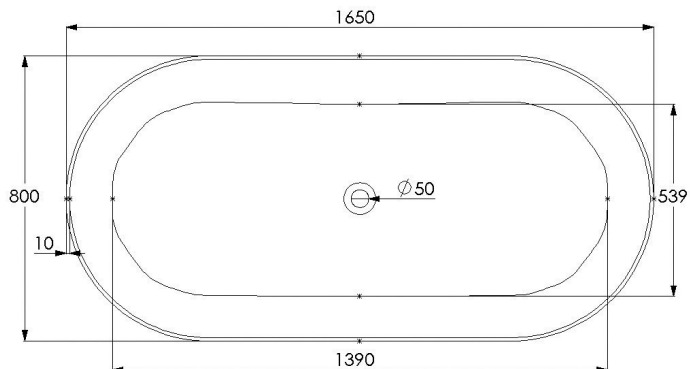

JEE-O bloom bath specifications

Article code:

SBM074

White DADOquartz

Material:

DADOquartz - Scratch & abrasion resistant

Waste diameter:

50 mm

Dimensions:

L 165 x W 80 x H 65 cm

Bathtub rim:

1 cm

Net weight:

103 kg

Water capacity:

430 L

Note: cast products are subject to size variation of +/- 5 %

Dimension package:

L 170 x W 85 x H 79 cm

Package weight:

50 kg

UV stability:

6 / BSEN438

25 year warranty