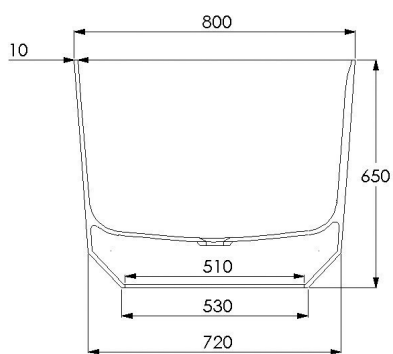

JEE-O bloom bath specifications

Article code:

SBM074

White DADOquartz

Material:

DADOquartz - Scratch & abrasion resistant

Waste diameter:

50 mm

Dimensions:

L 165 x W 80 x H 65 cm

Bathtub rim:

1 cm

Net weight:

103 kg

Water capacity:

430 L

Note: cast products are subject to size variation of +/- 5 %

Dimension package:

L 170 x W 85 x H 79 cm

Package weight:

50 kg

UV stability:

6 / BSEN438

25 year warranty