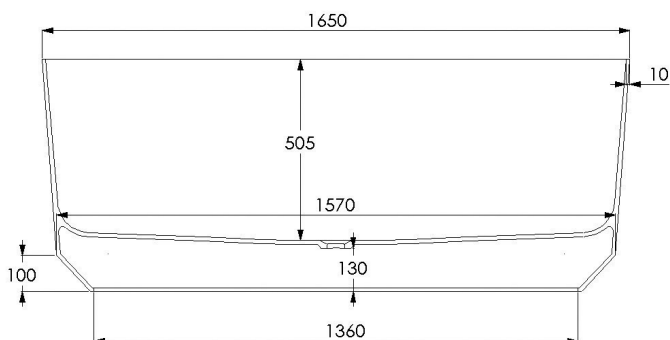

JEE-O bloom bath specifications

Article code:

SBM074

White DADOquartz

Material:

DADOquartz - Scratch & abrasion resistant

Waste diameter:

50 mm

Dimensions:

L 165 x W 80 x H 65 cm

Bathtub rim:

1 cm

Net weight:

103 kg

Water capacity:

430 L

Note: cast products are subject to size variation of +/- 5 %

Dimension package:

L 170 x W 85 x H 79 cm

Package weight:

50 kg

UV stability:

6 / BSEN438

25 year warranty