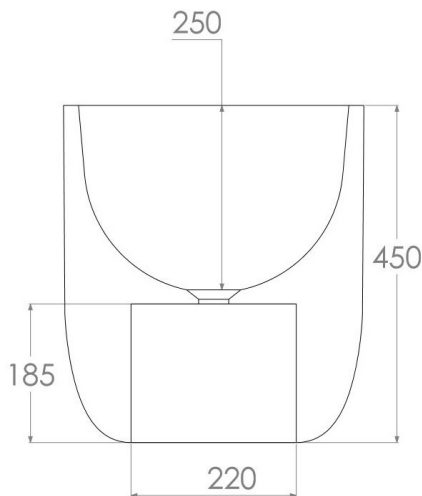

JEE-O flow basin specifications

Article code:

SWMBAS73

● White DADOquartz

SWMBAS73 - black RAL 9005

● Spray painted matt outside

SWMBAS73 - green RAL 6003

● Spray painted matt outside

SWMBAS73 - grey RAL 7040

● Spray painted matt outside

Material:

DADOquartz - Scratch & abrasion resistant

Coating:

Spray painted matt outside

Waste diameter:

40mm

Dimensions:

L 40 x W 40 x H 45 cm

Basin rim:

2 cm

Net weight:

12kg

Note: cast products are subject to size variation of +/- 5 %

Dimension package:

L 50 x W 50 x H 50 cm

Package weight:

1kg

UV stability:

6 / BSEN438

25 year warranty

HS code:

68109900

European Standard:

NEN-EN 14688-2015