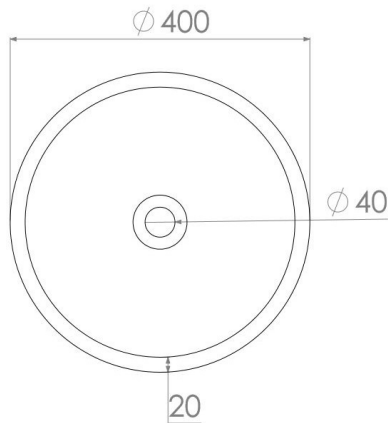

# JEE-O flow basin specifications

Article code:

**SWMBAS73**

● White DADOquartz

**SWMBAS73 - black** RAL 9005

● Spray painted matt outside

**SWMBAS73 - green** RAL 6003

● Spray painted matt outside

Dimensions:

L 40 x W 40 x H 45 cm

Basin rim:

2 cm

Net weight:

12kg

Note: cast products are subject to size variation of +/- 5 %

Dimension package:

L 50 x W 50 x H 50 cm

Package weight:

1kg

UV stability:

6 / BSEN438

25 year warranty

HS code:

68109900