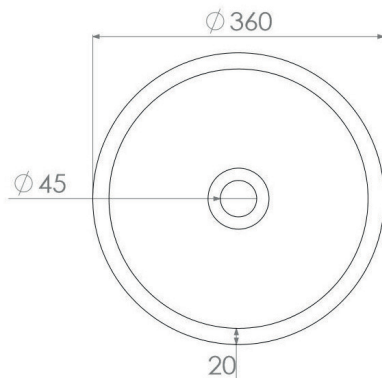

JEE-O soho basin high specifications