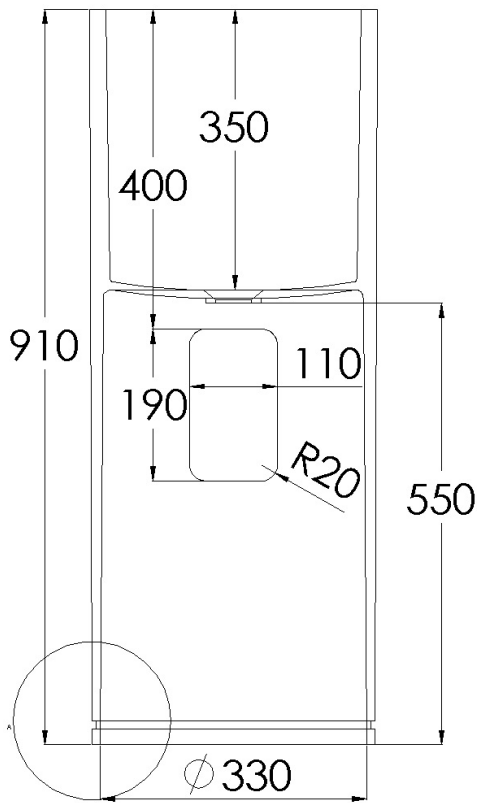

JEE-O soho basin high specifications