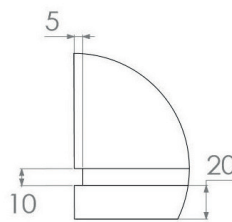

JEE-O soho basin high specifications

DETAIL A

Article code:

SWMBAS69

● White DADOquartz

SWMBAS69 - black RAL 9005

● Spray painted matt outside

SWMBAS69 - green RAL 6003

● Spray painted matt outside

SWMBAS69 - grey RAL 7040

● Spray painted matt outside

Material:

DADOquartz - Scratch & abrasion resistant

Coating:

Spray painted matt outside

Waste diameter:

40mm

Dimensions:

L 36 x W 36 x H 91 cm

Basin rim:

2 cm

Net weight:

40kg

Note: cast products are subject to size variation of +/-5 %

Dimension package:

L 40 x W 40 x H 100 cm

Package weight:

5kg

UV stability:

6 / BSEN438

25 year warranty

HS code:

68109900

European Standard:

NEN-EN 14688-2015