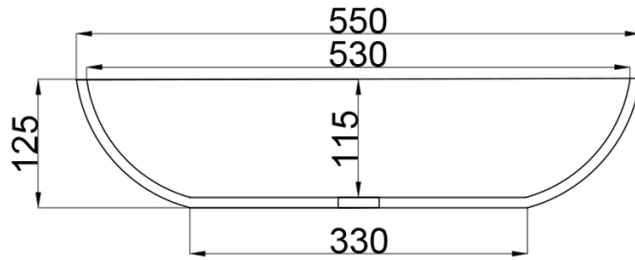

JEE-O amsterdam basin specifications

Article code:

SWMBAS62

● White DADOquartz

SWMBAS62 - black RAL 9005

● Spray painted matt outside

SWMBAS62 - green RAL 6003

● Spray painted matt outside

Dimensions:

L 55 x W 35 x H 12.5 cm

Basin rim:

1 cm

Net weight:

8kg

Note: cast products are subject to size variation of +/-5%

Dimension package:

L 60 x W 40 x H 14 mm

Package weight:

0,3kg

UV stability:

6 / BSEN438

25 year warranty

HS code:

68109900