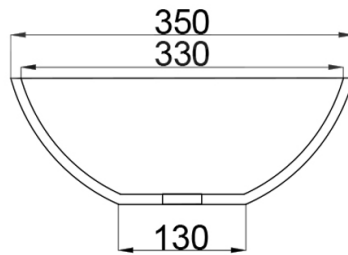

JEE-O amsterdam basin specifications

Article code:

SWMBAS62

● White DADOquartz

SWMBAS62 - black RAL 9005

● Spray painted matt outside

SWMBAS62 - green RAL 6003

● Spray painted matt outside

SWMBAS62 - grey RAL 7040

● Spray painted matt outside

Material:

DADOquartz - Scratch & abrasion resistant

Coating:

Spray painted matt outside

Waste diameter:

40mm

Dimensions:

L 55 x W 35 x H 12.5 cm

Basin rim:

1 cm

Net weight:

8kg

Note: cast products are subject to size variation of +/-5%

Dimension package:

L 60 x W 40 x H 14 mm

Package weight:

0,3kg

UV stability:

6 / BSEN438

25 year warranty

HS code:

68109900

European Standard:

NEN-EN 14688-2015