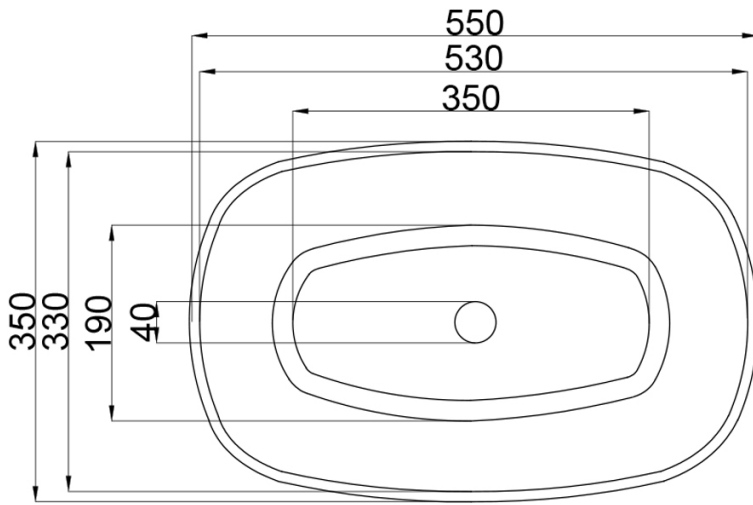

JEE-O amsterdam basin specifications

Article code:

SWMBAS62

● White DADOquartz

SWMBAS62 - black RAL 9005

● Spray painted matt outside

SWMBAS62 - green RAL 6003

● Spray painted matt outside

Dimensions:

L 55 x W 35 x H 12.5 cm

Basin rim:

1 cm

Net weight:

8kg

Note: cast products are subject to size variation of +/-5%

Dimension package:

L 60 x W 40 x H 14 mm

Package weight:

0,3kg

UV stability:

6 / BSEN438

25 year warranty

HS code:

68109900