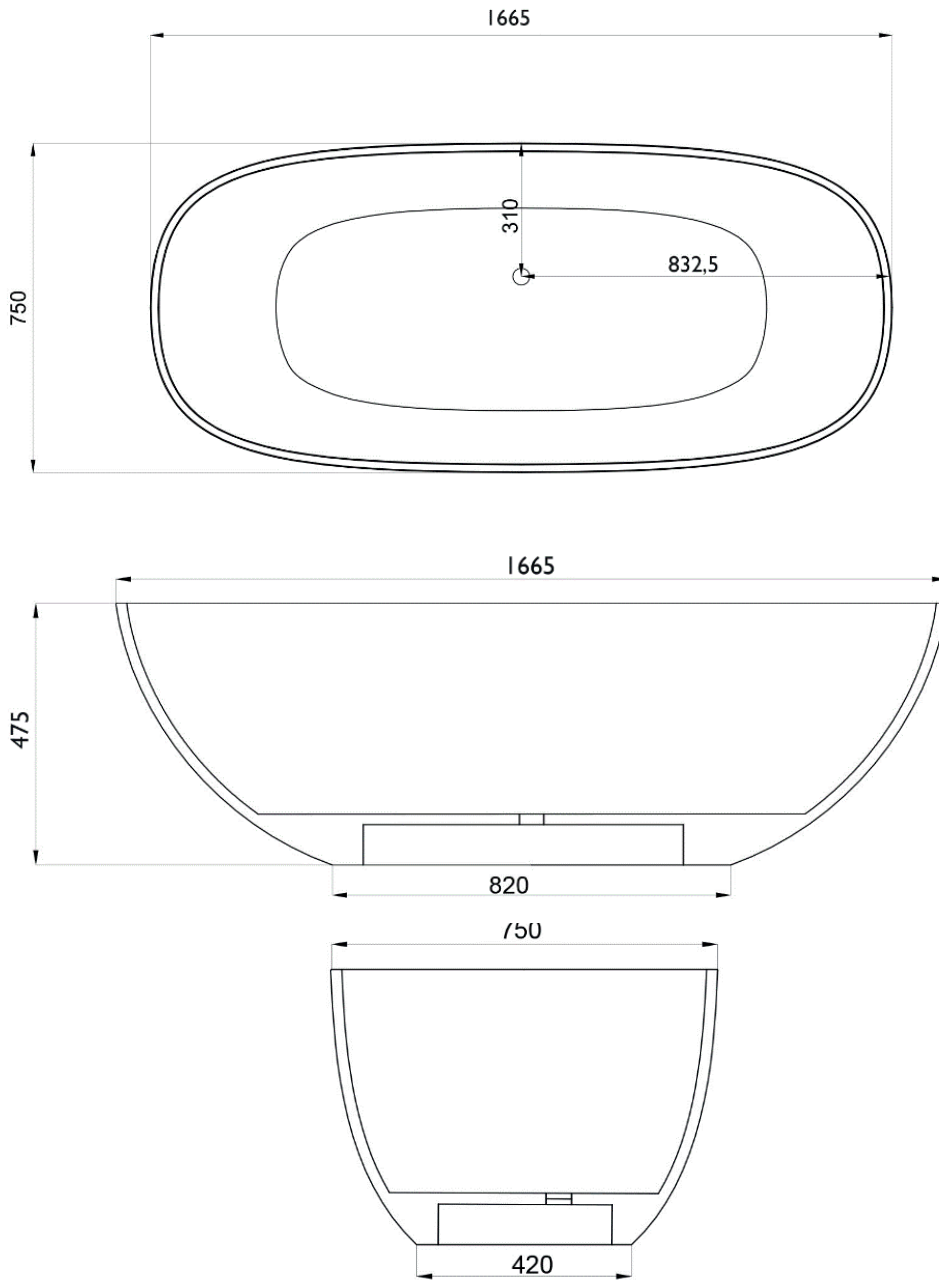

JEE-O amsterdam bath specifications

Article code:

SBM060

● White DADOquartz

● **SBM060 - black** RAL 9005
● Spray painted matt outside

● **SBM060 - green** RAL 6003
● Spray painted matt outside

● **SBM060 - grey** RAL 7040
● Spray painted matt outside

Material:

DADOquartz - Scratch & abrasion resistant

Coating:

Spray painted matt outside

Waste diameter:

50mm

Dimensions:

L 166.5 x W 75 x H 47.5 cm

Bathtub rim:

2 cm

Net weight:

80kg

Water capacity:

250L

Note: cast products are subject to size variation of +/- 5 %

Dimension package:

L 180 x W 85 x H 70 cm

Package weight:

50kg

UV stability:

6 / BSEN438

25 year warranty

HS code:

68109900