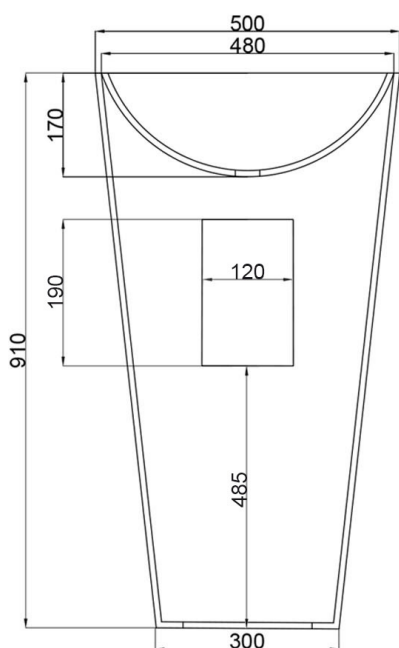

JEE-O anelli basin specifications

Article code:

SWMBAS37

White DADOquartz

Material:

DADOquartz - Scratch & abrasion resistant

Waste diameter:

40mm

Dimensions:

L 50 x W 50 x H 91 cm

Basin rim:

3 cm

Net weight:

25kg

Note: cast products are subject to size variation of +/- 5 %

Dimension package:

L 58 x W 58 x H 94 cm

Package weight:

5kg

UV stability:

6 / BSEN438

25 year warranty

HS code:

68109900