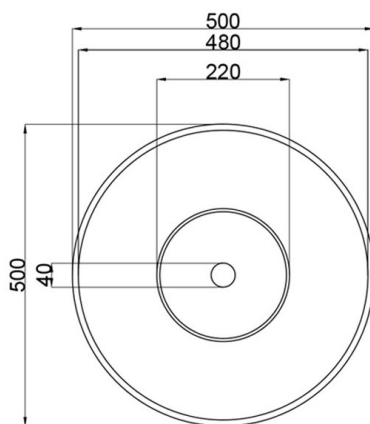

JEE-O anelli basin specifications

Article code:

SWMBAS37

White DADOquartz

Material:

DADOquartz - Scratch & abrasion resistant

Waste diameter:

40mm

Dimensions:

L 50 x W 50 x H 91 cm

Basin rim:

3 cm

Net weight:

25kg

Note: cast products are subject to size variation of +/- 5 %

Dimension package:

L 58 x W 58 x H 94 cm

Package weight:

5kg

UV stability:

6 / BSEN438

25 year warranty

HS code:

68109900