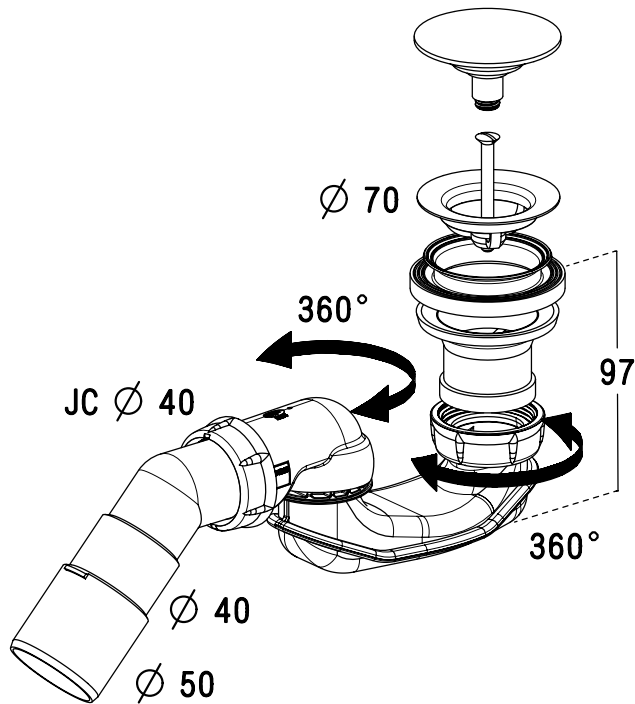

JEE-O bath siphon specifications

Note :
when using this siphon in JEE-O acanthus bath or JEE-O angela bath make sure to add an additional minimum recess of 3 cm under the bath

Article code:

PSB-C PSB-C

● Chrome

PSB - grey

● Powder coated

Material:
Coating:

ABS + brass
1.5 Electro powder spray

Dimension package:
Weight:
Package weight:

L 15 x W 14 x H 12 cm
0.04kg
N/A

2 year warranty