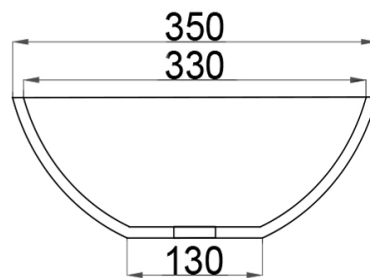

JEE-O dubai basin specifications

Article code:

SWMBAS61

● White DADOquartz

SWMBAS61 - black RAL 9005

● Spray painted matt outside

SWMBAS61 - green RAL 6003

● Spray painted matt outside

SWMBAS61 - grey RAL 7040

● Spray painted matt outside

Dimensions:

L 55 x W 35 x H 12,5 cm

Basin rim:

1 cm

Net weight:

8kg

Note: cast products are subject to size variation of +/- 5 %

Dimension package:

L 60 x W 40 x H 14 cm

Package weight:

0,3kg

UV stability:

6 / BSEN438

25 year warranty

Material:

DADOquartz - Scratch & abrasion resistant

Waste diameter:

40mm

HS code:

68109900

European Standard:

NEN-EN 14688-2015