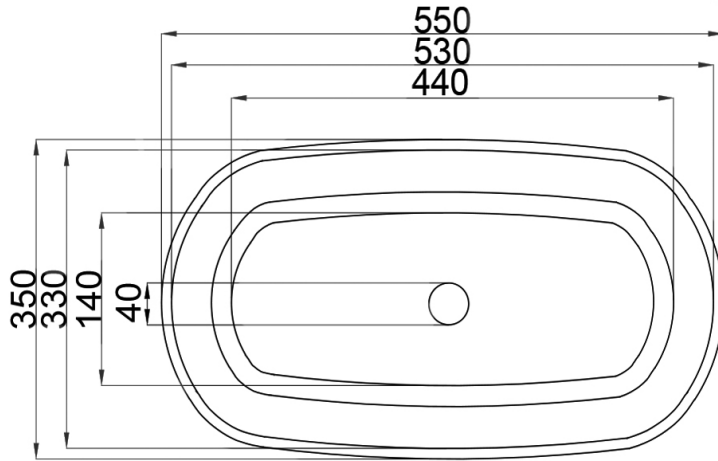

JEE-O dubai basin specifications

Article code:

SWMBAS61

● White DADOquartz

SWMBAS61 - black RAL 9005

● Spray painted matt outside

SWMBAS61 - green RAL 6003

● Spray painted matt outside

SWMBAS61 - grey RAL 7040

● Spray painted matt outside

Dimensions:

L 55 x W 35 x H 12,5 cm

Basin rim:

1 cm

Net weight:

8kg

Note: cast products are subject to size variation of +/- 5 %

Dimension package:

L 60 x W 40 x H 14 cm

Package weight:

0,3kg

UV stability:

6 / BSEN438

25 year warranty

Material:

DADOquartz - Scratch & abrasion resistant

Waste diameter:

40mm

HS code:

68109900

European Standard:

NEN-EN 14688-2015