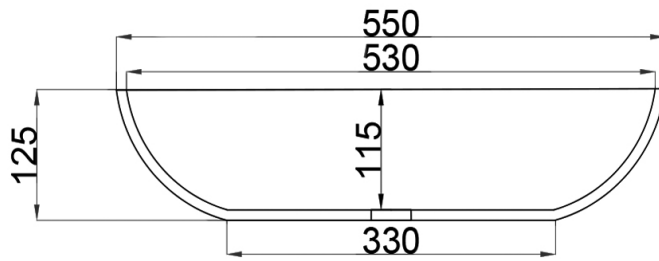

JEE-O dubai basin specifications

Article code:

SWMBAS61

● White DADOquartz

SWMBAS61 - black RAL 9005

● Spray painted matt outside

SWMBAS61 - green RAL 6003

● Spray painted matt outside

SWMBAS61 - grey RAL 7040

● Spray painted matt outside

Dimensions:

L 55 x W 35 x H 12,5 cm

Basin rim:

1 cm

Net weight:

8kg

Note: cast products are subject to size variation of +/- 5 %

Dimension package:

L 60 x W 40 x H 14 cm

Package weight:

0,3kg

UV stability:

6 / BSEN438

25 year warranty

Material:

DADOquartz - Scratch & abrasion resistant

Waste diameter:

40mm

HS code:

68109900

European Standard:

NEN-EN 14688-2015