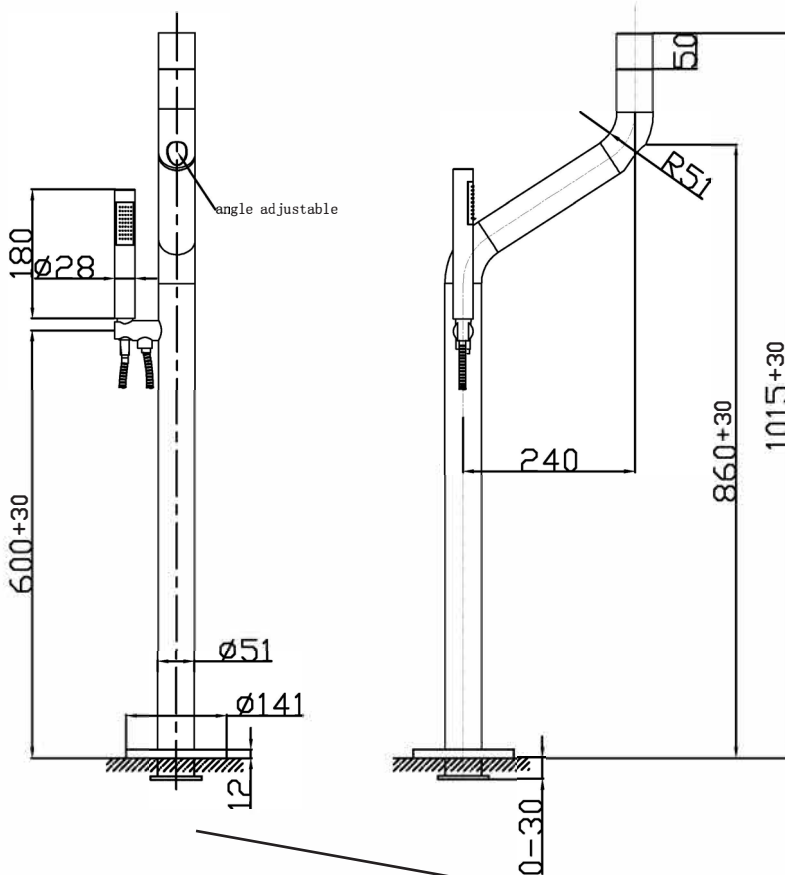

JEE-O flow bath mixer specifications

turn right shower

middle off

left handshower

Article code:

500-3010 (brushed)
● brushed stainless steel

Material:

Stainless Steel r304

Cartridge:

Kerox ceramic mixing mechanism (progressive)
item code **005-0203**

Cleaning:

JEE-O protect

Flow at water of 38°C:

12L p/m at 3bar pressure

Flexhose:

150 cm length

Connection:
Thread:

2 x G 1/2" (Ø15mm / 0.6")
British Standard Pipe (BSP)

Dimension package:
Total weight:
Package weight:

L139 x W48 x H19 cm
8.1 kg
2,7 kg

Placing on a water-tight floor

2 year warranty

HS code:
Approvals: