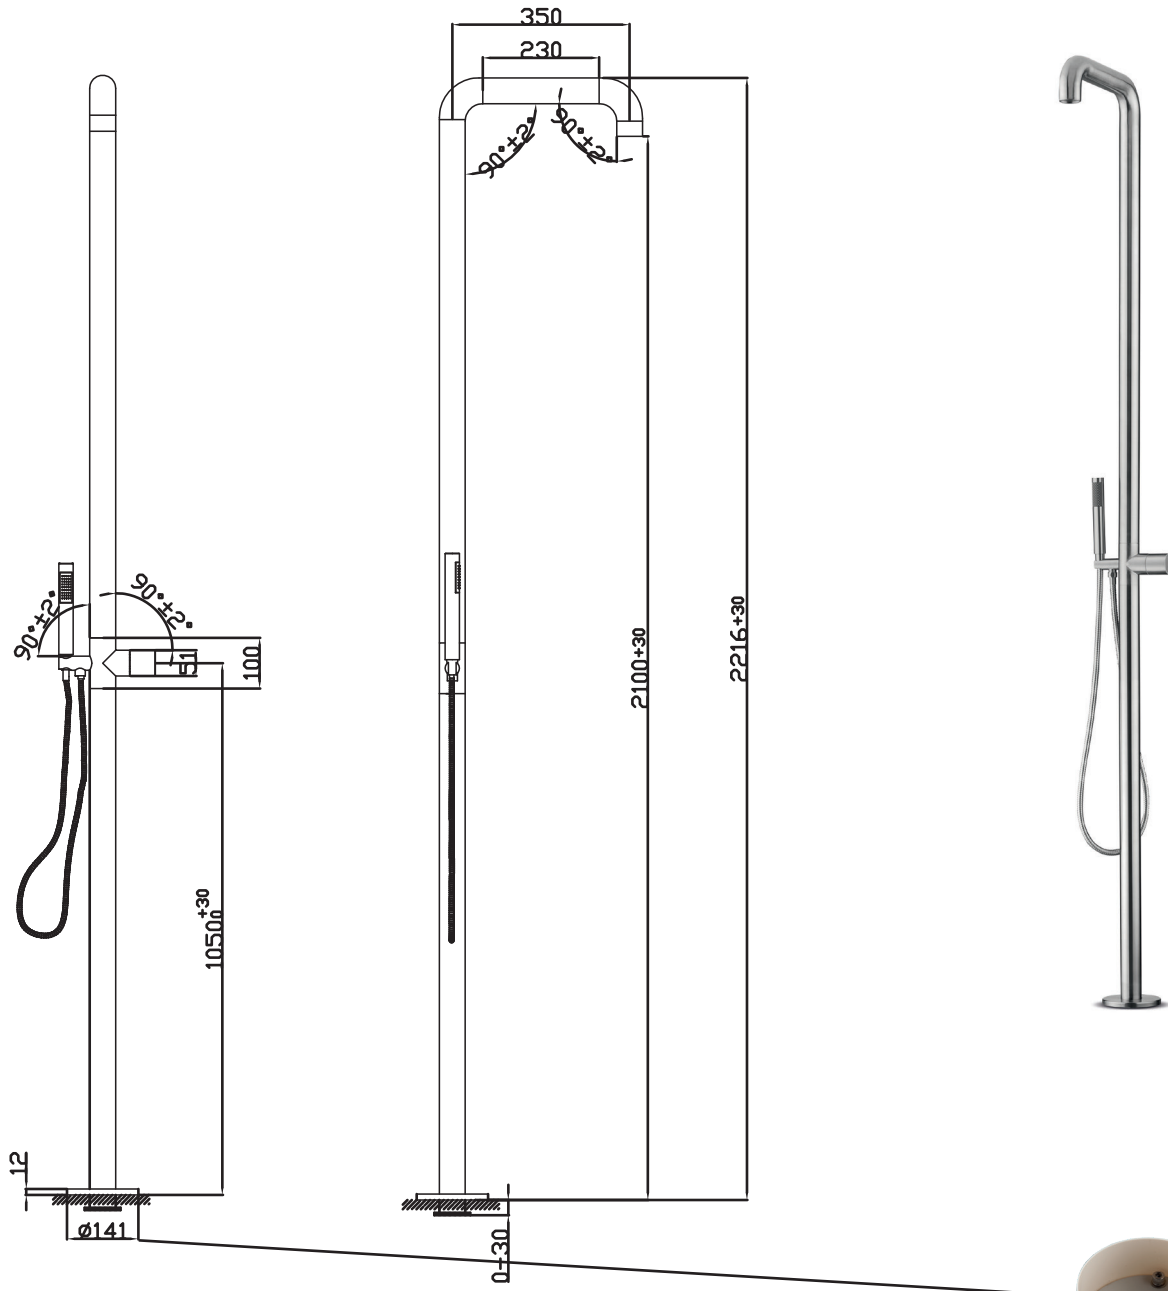

# JEE-O flow shower O2 specifications

turn right shower

middle off

turn left handshower

Article code:

**500-6110**

● brushed stainless steel

Material:

Stainless Steel r304

Cleaning:

JEE-O protect

Cartridge:

Kerox ceramic mixing mechanism (progressive)  
item code **005-0203**

Flow at water of 38°C:

10L p/m at 3bar pressure

Flexhose:

150 cm length

Connection:  
Thread:

2 x G 1/2" (Ø15mm / 0.6")  
British Standard Pipe (BSP)

Dimension package:  
Total weight:  
Package weight:

L160 x W57 x H16 cm  
11.3 kg  
2.4 kg

Placing on a water-tight floor  
2 year warranty