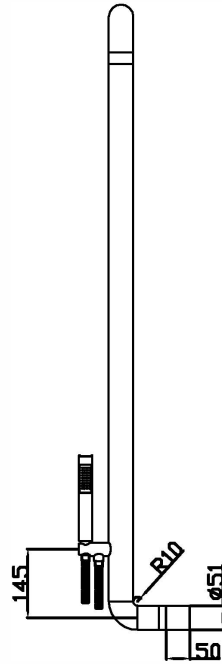

JEE-O flow wall shower mixer specifications

turn right shower

middle off

turn left handshower

Article code:

500-6910

● brushed stainless steel

Material:

Stainless Steel r304

Cleaning:

JEE-O protect

Cartridge:

Kerox ceramic mixing mechanism (progressive)
item code **005-0203**

Flow at water of 38°C:

11L p/m at 3bar pressure

Connection:
Thread:

2 x G 1/2" (Ø15mm / 0.6")
British Standard Pipe (BSP)

Dimension package:
Total weight:
Package weight:

L160 x W57 x H16 cm
available soon
available soon

2 year warranty

HS code:

84818011900