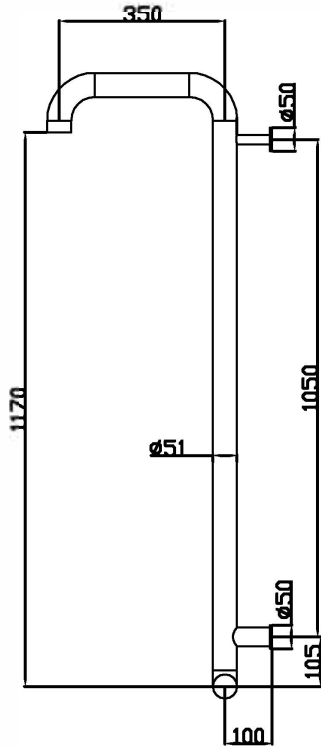

JEE-O flow wall shower mixer specifications

turn right shower

middle off

turn left handshower

Article code:

500-6910

● brushed stainless steel

Material:

Stainless Steel r304

Cleaning:

JEE-O protect

Cartridge:

Kerox ceramic mixing mechanism (progressive)
item code **005-0203**

Flow at water of 38°C:

11L p/m at 3bar pressure

Connection:
Thread:

2 x G 1/2" (Ø15mm / 0.6")
British Standard Pipe (BSP)

Dimension package:
Total weight:
Package weight:

L160 x W57 x H16 cm
available soon
available soon

2 year warranty

HS code:

84818011900