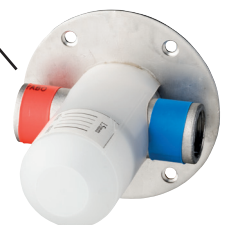

JEE-O flow wall shower mixer specifications

turn right shower

middle off

turn left handshower

Article code:

500-6910

● brushed stainless steel

Material:

Stainless Steel r304

Cleaning:

JEE-O protect

Cartridge:

Kerox ceramic mixing mechanism (progressive)
item code **005-0203**

Flow at water of 38°C:

11L p/m at 3bar pressure

Connection:
Thread:

2 x G 1/2" (Ø15mm / 0.6")
British Standard Pipe (BSP)

Dimension package:
Total weight:
Package weight:

L160 x W57 x H16 cm
available soon
available soon

2 year warranty

HS code:

84818011900