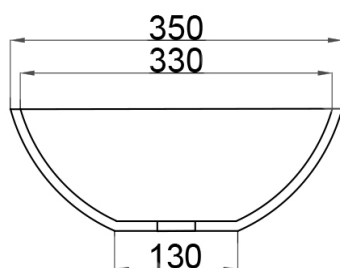

JEE-O london basin specifications

Article code:

SWMBAS63

White DADOquartz

Material:

DADOquartz - Scratch & abrasion resistant

Waste diameter:

40mm

Dimensions:

L 55 x W 35 x H 12,5 cm

Basin rim:

1 cm

Net weight:

8kg

Note: cast products are subject to size variation of +/-5 %

Dimension package:

L 60 x W 40 x H 14 mm

Package weight:

0,3kg

UV stability:

6 / BSEN438

25 year warranty

HS code:

68109900