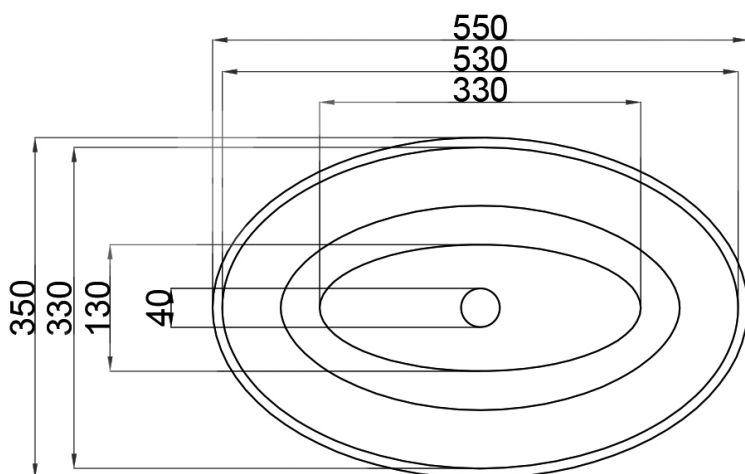

JEE-O london basin specifications

Article code:

SWMBAS63

White DADOquartz

Material:

DADOquartz - Scratch & abrasion resistant

Waste diameter:

40mm

Dimensions:

L 55 x W 35 x H 12,5 cm

Basin rim:

1 cm

Net weight:

8kg

Note: cast products are subject to size variation of +/-5 %

Dimension package:

L 60 x W 40 x H 14 mm

Package weight:

0,3kg

UV stability:

6 / BSEN438

25 year warranty

HS code:

68109900