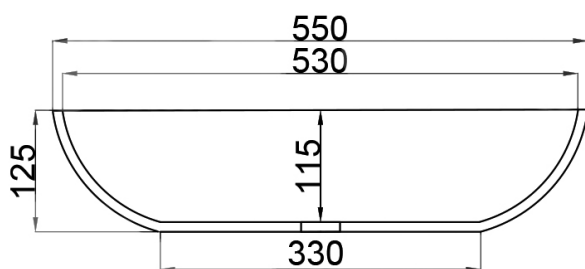

JEE-O london basin specifications

Article code:

SWMBAS63

White DADOquartz

Material:

DADOquartz - Scratch & abrasion resistant

Waste diameter:

40mm

Dimensions:

L 55 x W 35 x H 12,5 cm

Basin rim:

1 cm

Net weight:

8kg

Note: cast products are subject to size variation of +/-5 %

Dimension package:

L 60 x W 40 x H 14 mm

Package weight:

0,3kg

UV stability:

6 / BSEN438

25 year warranty

HS code:

68109900