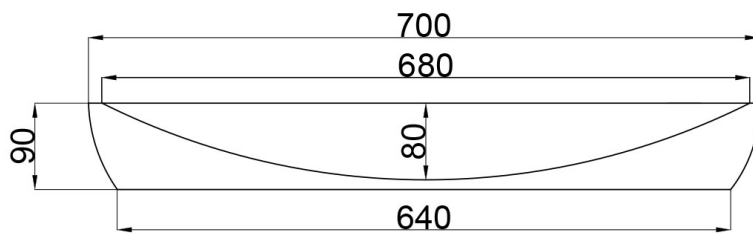

JEE-O maya basin specifications

Article code:

SWMBAS48
White DADOquartz

Material:

DADOquartz - Scratch & abrasion resistant

Waste diameter:

40mm

Dimensions:

L 70 x W 40 x H 9 cm

Basin rim:

1 cm

Net weight:

10kg

Note: cast products are subject to size variation of +/- 5 %

Dimension package:

L 75 x W 45 x H 13 mm

Package weight:

5kg

UV stability:

6 / BSEN438

25 year warranty

HS code:

68109900

European Standard: