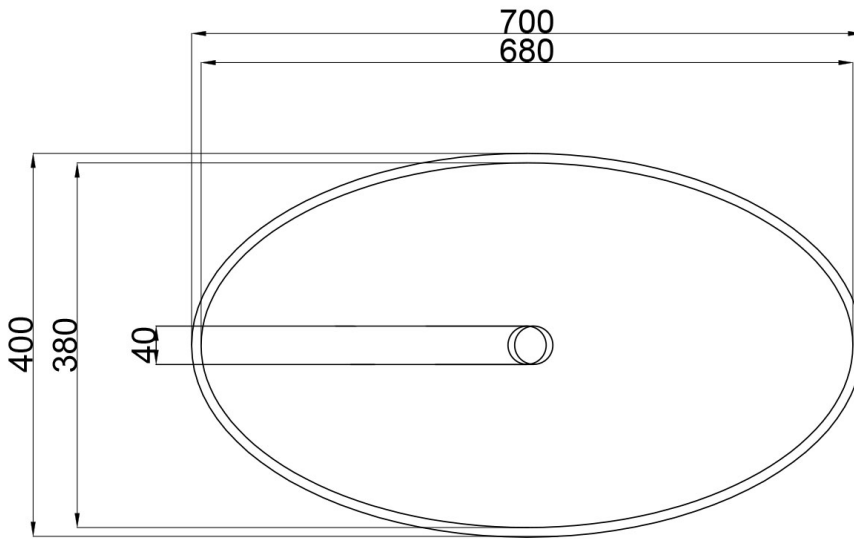

JEE-O maya basin specifications

Article code:

SWMBAS48
White DADOquartz

Material:

DADOquartz - Scratch & abrasion resistant

Waste diameter:

40mm

Dimensions:

L 70 x W 40 x H 9 cm

Basin rim:

1 cm

Net weight:

10kg

Note: cast products are subject to size variation of +/- 5 %

Dimension package:

L 75 x W 45 x H 13 mm

Package weight:

5kg

UV stability:

6 / BSEN438

25 year warranty

HS code:

68109900

European Standard: