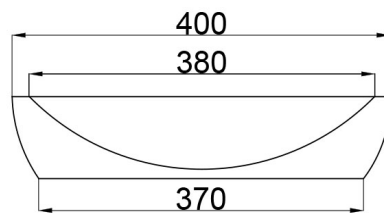

JEE-O maya basin specifications

Article code:

SWMBAS48
White DADOquartz

Material:

DADOquartz - Scratch & abrasion resistant

Waste diameter:

40mm

Dimensions:

L 70 x W 40 x H 9 cm

Basin rim:

1 cm

Net weight:

10kg

Note: cast products are subject to size variation of +/- 5 %

Dimension package:

L 75 x W 45 x H 13 mm

Package weight:

5kg

UV stability:

6 / BSEN438

25 year warranty

HS code:

68109900

European Standard: