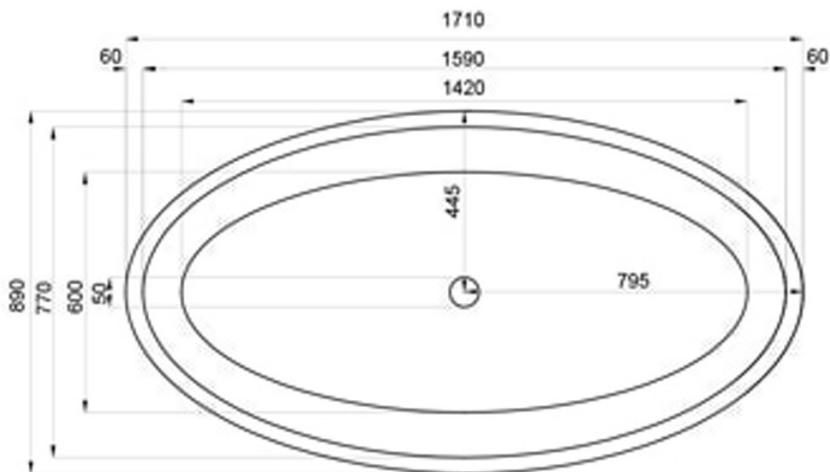

JEE-O maya bath specifications

Article code:

SBM040

White DADOquartz

Dimensions:

Bathtub rim:

Net weight:

Water capacity:

L 171 x W 89 x H 57 cm

6 cm

100kg

195L

Material:

DADOquartz - Scratch & abrasion resistant

Note: cast products are subject to size variation of +/- 5 %

Waste diameter:

50mm

Dimension package:

Package weight:

UV stability:

25 year warranty

L 179 x W 93 x H 69 cm

50kg

6 / BSEN438