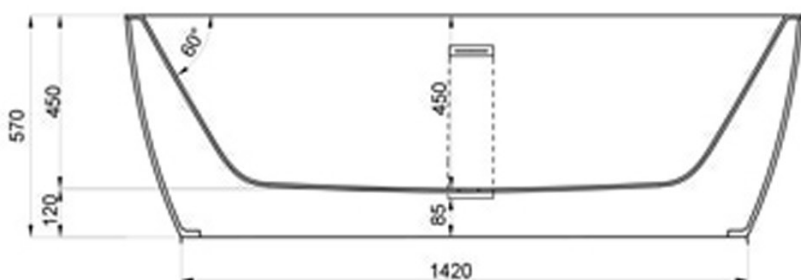

JEE-O maya bath specifications

Article code:

SBM040

White DADOquartz

Dimensions:

Bathtub rim:

Net weight:

Water capacity:

L 171 x W 89 x H 57 cm

6 cm

100kg

195L

Material:

DADOquartz - Scratch & abrasion resistant

Note: cast products are subject to size variation of +/- 5 %

Waste diameter:

50mm

Dimension package:

Package weight:

UV stability:

25 year warranty

L 179 x W 93 x H 69 cm

50kg

6 / BSEN438