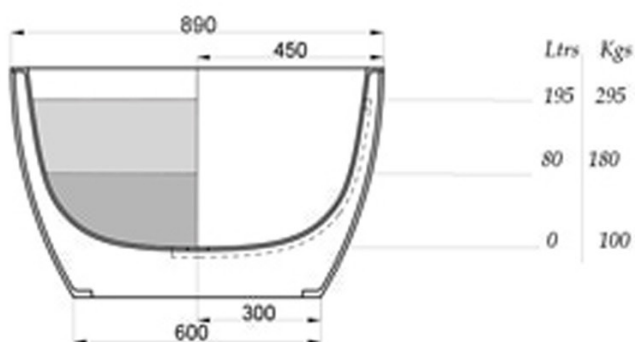

JEE-O maya bath specifications

Article code:

SBM040

White DADOquartz

Dimensions:

Bathtub rim:

Net weight:

Water capacity:

L 171 x W 89 x H 57 cm

6 cm

100kg

195L

Material:

DADOquartz - Scratch & abrasion resistant

Note: cast products are subject to size variation of +/- 5 %

Waste diameter:

50mm

Dimension package:

Package weight:

UV stability:

25 year warranty

L 179 x W 93 x H 69 cm

50kg

6 / BSEN438