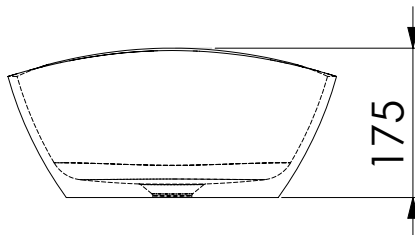

JEE-O rio basin large specifications

Article code:

SWMBAS75

● White DADOquartz

SWMBAS75 - black RAL 9005

● Spray painted matt outside

SWMBAS75 - green RAL 6003

● Spray painted matt outside

Dimensions:

L 50 x W 38 x H 17,5 cm

Basin rim:

1 cm

Net weight:

7kg

Note: cast products are subject to size variation of +/-5 %

Dimension package:

L 52 x W 50 x H 18 cm

Package weight:

1,2 kg

UV stability:

6 / BSEN438

25 year warranty

HS code:

68109900