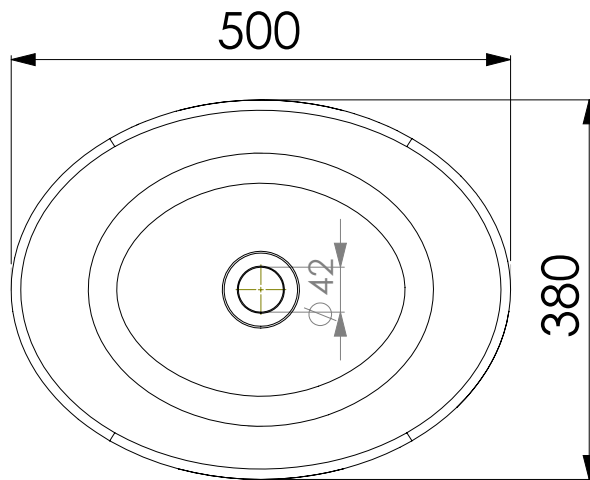

JEE-O rio basin large specifications

Article code:

SWMBAS75

● White DADOquartz

SWMBAS75 - black RAL 9005

● Spray painted matt outside

SWMBAS75 - green RAL 6003

● Spray painted matt outside

Dimensions:

L 50 x W 38 x H 17,5 cm

Basin rim:

1 cm

Net weight:

7kg

Note: cast products are subject to size variation of +/-5 %

Dimension package:

L 52 x W 50 x H 18 cm

Package weight:

1,2 kg

UV stability:

6 / BSEN438

25 year warranty

HS code:

68109900