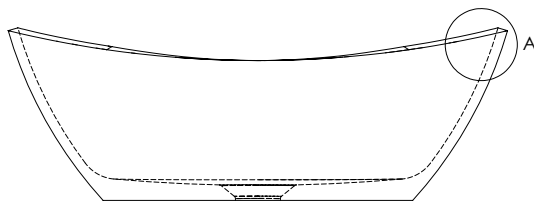

JEE-O rio basin large specifications

Article code:

SWMBAS75

● White DADOquartz

SWMBAS75 - black RAL 9005

● Spray painted matt outside

SWMBAS75 - green RAL 6003

● Spray painted matt outside

SWMBAS75 - grey RAL 7040

● Spray painted matt outside

Material:

DADOquartz - Scratch & abrasion resistant

Coating:

Spray painted matt outside

Waste diameter:

42mm

Dimensions:

L 50 x W 38 x H 17,5 cm

Basin rim:

1 cm

Net weight:

7kg

Note: cast products are subject to size variation of +/-5 %

Dimension package:

L 52 x W 50 x H 18 cm

Package weight:

1,2 kg

UV stability:

6 / BSEN438

25 year warranty

HS code:

68109900