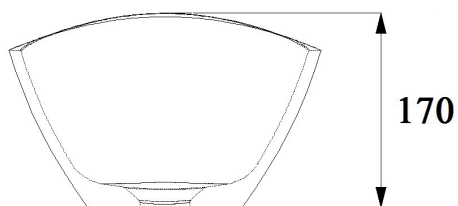

JEE-O rio basin small specifications

Article code:

SWMBAS68

● White DADOquartz

SWMBAS68 - black RAL 9005

● Spray painted matt outside

SWMBAS68 - green RAL 6003

● Spray painted matt outside

Dimensions:

L 49,5 x W 27,5 x H 17 cm

Basin rim:

1 cm

Net weight:

4.2kg

Note: cast products are subject to size variation of +/- 5 %

Dimension package:

L 52 x W 50 x H 19 cm

Package weight:

1,2 kg

UV stability:

6 / BSEN438

25 year warranty

HS code:

68109900