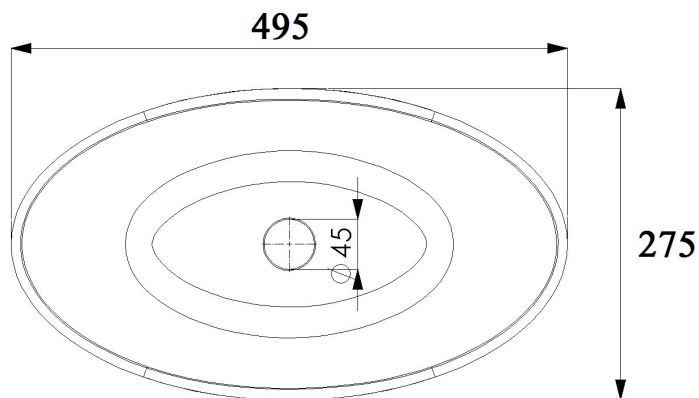

JEE-O rio basin small specifications

Article code:

SWMBAS68

● White DADOquartz

SWMBAS68 - black RAL 9005

● Spray painted matt outside

SWMBAS68 - green RAL 6003

● Spray painted matt outside

Dimensions:

L 49,5 x W 27,5 x H 17 cm

Basin rim:

1 cm

Net weight:

4.2kg

Note: cast products are subject to size variation of +/- 5 %

Dimension package:

L 52 x W 50 x H 19 cm

Package weight:

1,2 kg

UV stability:

6 / BSEN438

25 year warranty

HS code:

68109900