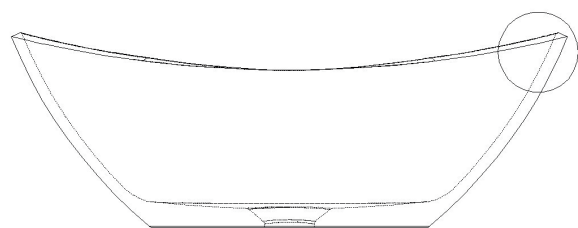

JEE-O rio basin small specifications

Article code:

SWMBAS68

● White DADOquartz

SWMBAS68 - black RAL 9005

● Spray painted matt outside

SWMBAS68 - green RAL 6003

● Spray painted matt outside

SWMBAS68 - grey RAL 7040

● Spray painted matt outside

Material:

DADOquartz - Scratch & abrasion resistant

Coating:

Spray painted matt outside

Waste diameter:

45mm

Dimensions:

L 49,5 x W 27,5 x H 17 cm

Basin rim:

1 cm

Net weight:

4.2kg

Note: cast products are subject to size variation of +/- 5 %

Dimension package:

L 52 x W 50 x H 19 cm

Package weight:

1,2 kg

UV stability:

6 / BSEN438

25 year warranty

HS code:

68109900