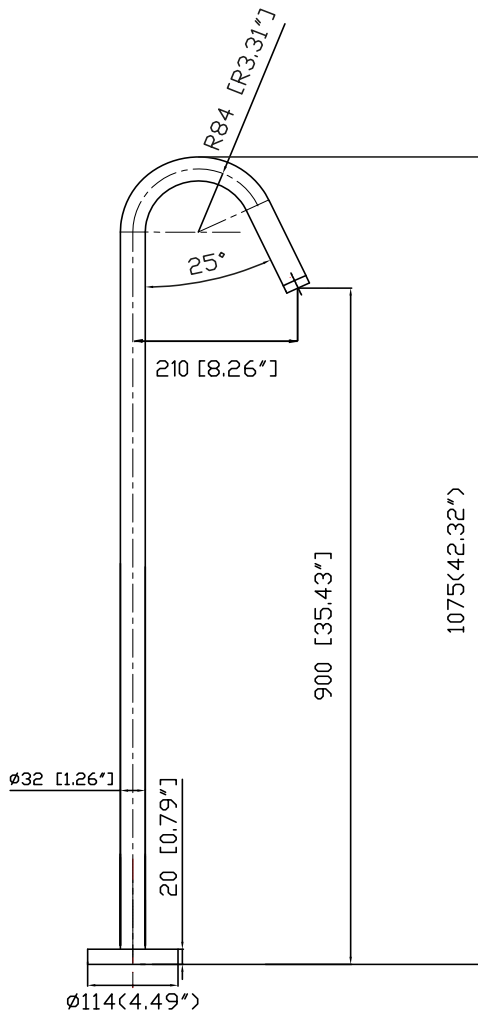

JEE-O slimline bath 01 specifications

Note:
UV radiation and extreme temperature
can affect the color and structure of the
surface of the structured black version.

Article code:

800-3100

● brushed stainless steel

800-3103

● structured black stainless steel

Material:

Stainless Steel r304

Cleaning:

JEE-O protect

Connection:
Thread:

G 1/2" (ø15mm / 0.6")
British Standard Pipe (BSP)

Dimension package:
Total weight:
Package weight:

L 136 x W 36 x H 7 cm
4.8 kg
1.5 kg

Placing on a water-tight floor

2 year warranty

HS code:

84818011900

Approvals:

SLS BS EN 817