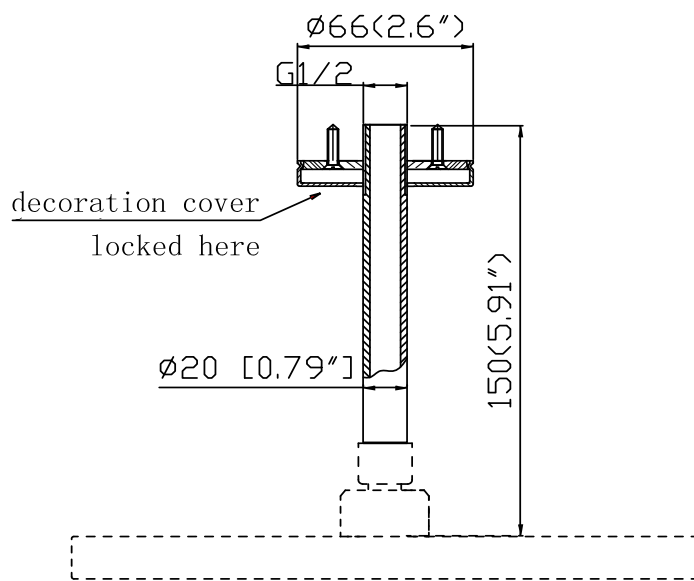

# JEE-O slimline ceiling shower 15 specifications

Note:  
UV radiation and extreme temperature can affect the color and structure of the surface of the structured black version.

Article code:

**801-6810**

JEE-O protect

Note: to complete with JEE-O slimline shower head

Connection:

Thread:

G 1/2" (ø15mm / 0.6")  
British Standard Pipe (BSP)

Dimension package:

Total weight:

Package weight:

L 15 x W 7 x H 8 cm  
0.4 kg  
0.3 kg

2 year warranty

HS code:

84818011900