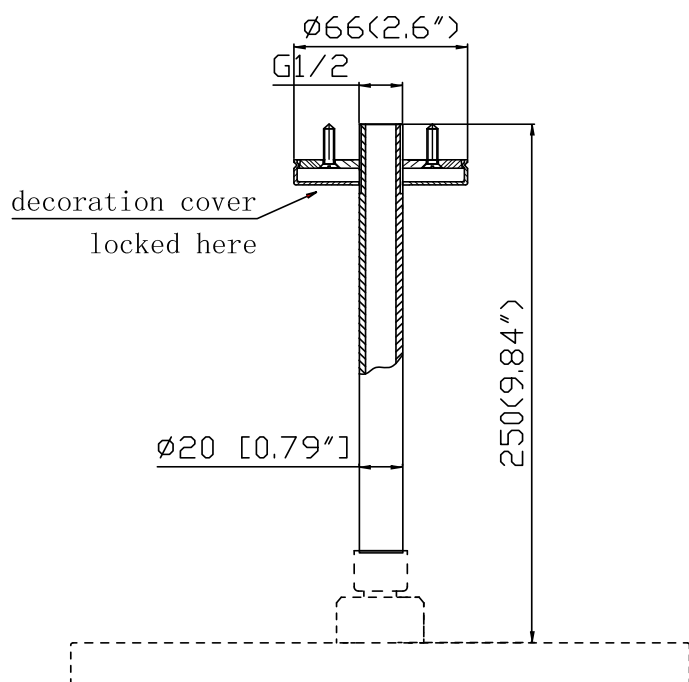

JEE-O slimline ceiling shower 25 specifications

Note:
UV radiation and extreme temperature
can affect the color and structure of the
surface of the structured black version.

Article code:

801-6820

 brushed stainless steel

Note: to complete with JEE-O slimline shower heads

Connection:

Thread:

G 1/2" ($\phi 15\text{mm} / 0.6''$)
British Standard Pipe (BSP)

Dimension package:

Total weight:

Package weight:

L 25 x W 7 x H 8 cm
0.4 kg
0.3 kg