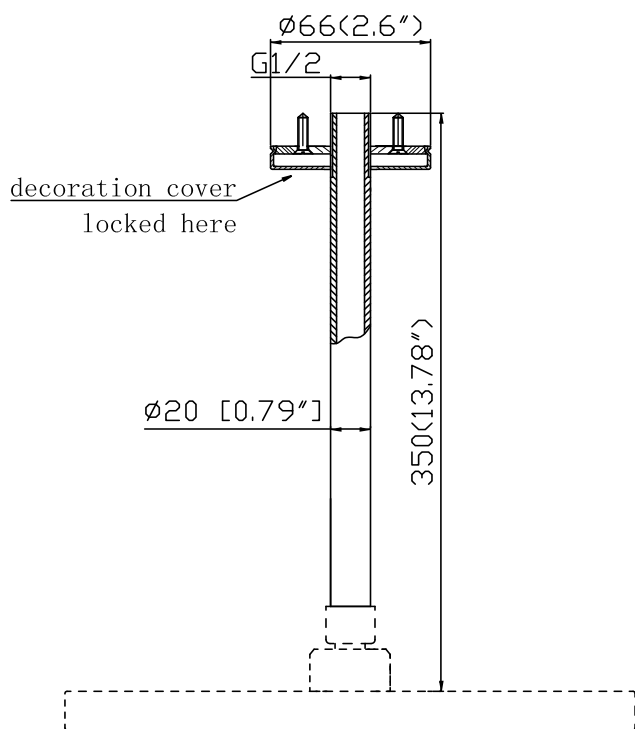

JEE-O slimline ceiling shower 35 specifications

Note:
UV radiation and extreme temperature
can affect the color and structure of the
surface of the structured black version.

Article code:

801-6830

 brushed stainless steel

Note: to complete with JEE-O slimline shower heads

Connection:

Thread:

G 1/2" ($\phi 15\text{mm}$ / 0.6")
British Standard Pipe (BSP)

Dimension package:

Total weight:

Package weight:

L 35 x W 7 x H 8 cm
0.4 kg
0.3 kg