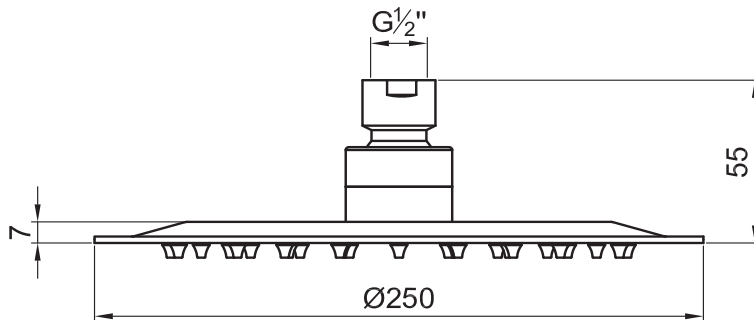

JEE-O slimline shower head small specifications

Note:
UV radiation and extreme temperature
can affect the color and structure of the
surface of the structured black version.

Article code:

800-6120

● brushed stainless steel

800-6123

● structured black stainless steel

800-6124

● bronze stainless steel

Connection:

Thread:

G 1/2" (Ø15mm / 0.6")
British Standard Pipe (BSP)

Dimension package: