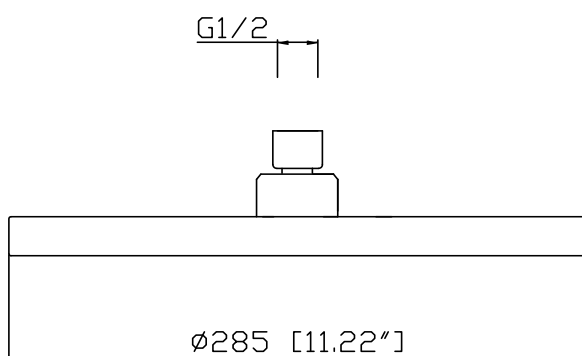

# JEE-O slimline shower head specifications

Article code: **800-6130**  
● brushed stainless steel

Material: Stainless Steel r304

Cleaning: JEE-O protect

Flow at water of 38°C / 100,4°F: 12l / 3,2gal p/m at 3bar pressure

Connection: G ½" (ø15mm / 0.6")  
Thread: British Standard Pipe (BSP)

Dimension package: L 31 x W 31 x H 14 cm  
Total weight: 1.7 kg  
Package weight: 0.3 kg

2 year warranty

HS code: 84818011900