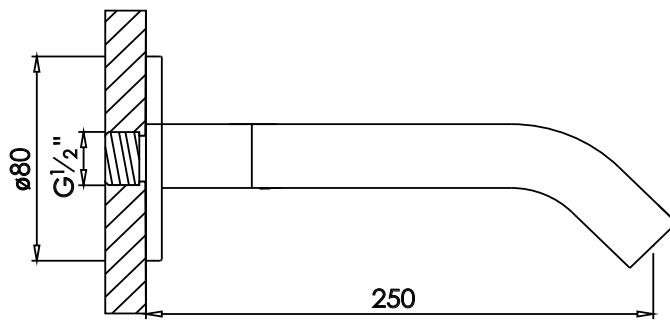

# JEE-O slimline spout long specifications

Note:  
UV radiation and extreme temperature  
can affect the color and structure of the  
surface of the structured black version.

Article code:

**800-3910**

● brushed stainless steel

Connection:

Thread:

G 1/2" (ø15mm / 0.6")  
British Standard Pipe (BSP)

Dimension package:

Total weight:

Package weight:

L 32 x W 10 x H 3,5 cm  
0.55 kg  
0,08 kg

2 year warranty